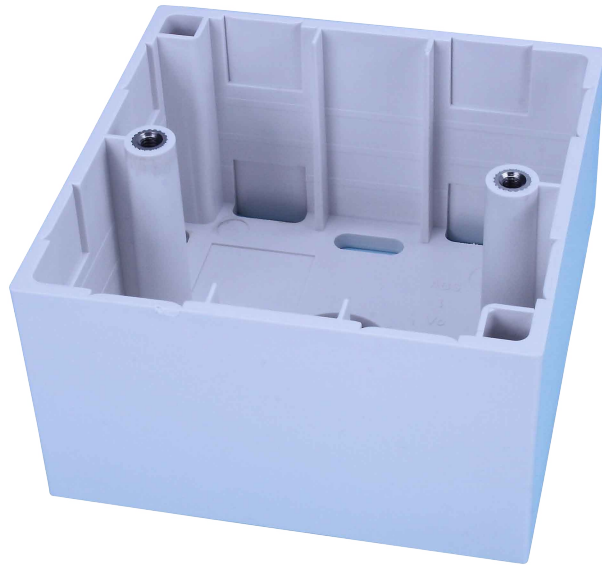

## ON-FBX-808045R1XAZ Faceplate's Back Box : 80 x 80 x 45mm

---

### Materials

---

Body	ABS
Nut	Brass & Nickel Plated

---