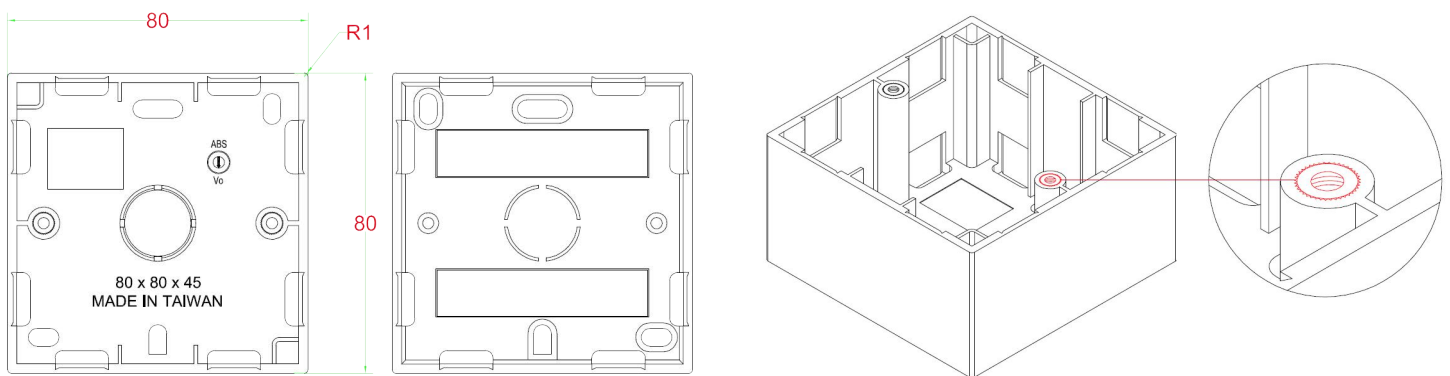

## ON-FBX-808045R1XAZ Faceplate's Back Box : 80 x 80 x 45mm

---

### Mechanical Specifications

Operation Temperature : -40°C ~ +70°C