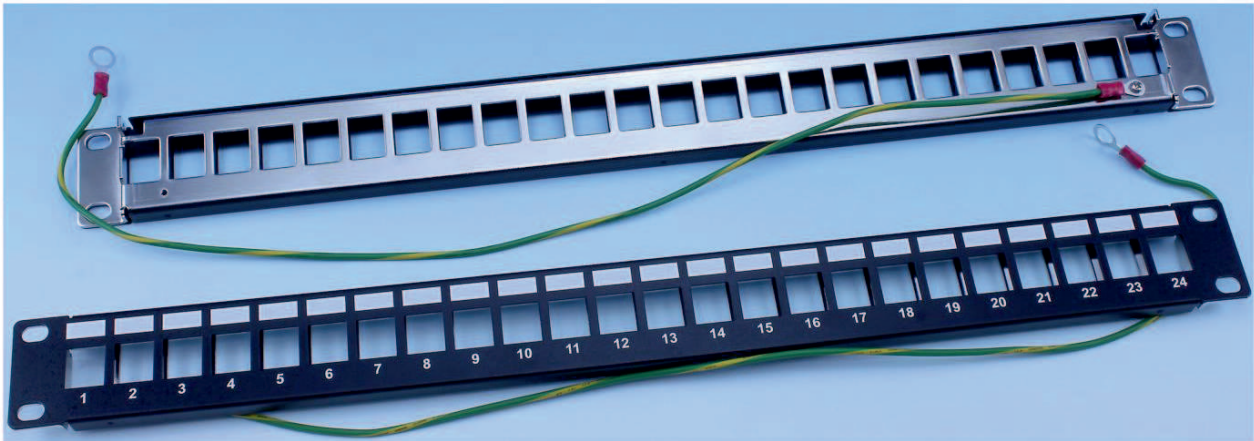

# OPTRO NET

Copper Structured Cabling

**ON-PLKD-24XZ** Horizontal 19"-1U Unload Patch Panel, For Keystone Insert, Double-Side, 24 Ports

---

## Materials

---

Panel	Metal (SPCC)
-------	--------------

---