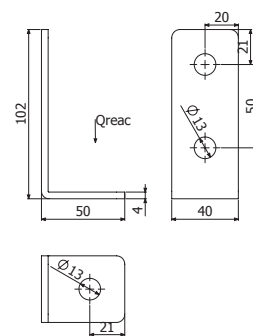

4182C

4182C	Qreacc	Pap	GC	
	kg	N-m	REF.	kg/ud
4182C	350	40	2/6313	0,11

2 x DIN933 M10X30 (0/0320) + 2 x TM41 M10 (0/1071)

2/50 x B3 (2/8827)

4182CD

4182CD	Qreacc	GC	
	kg	REF.	kg/ud
4182CD	700	2/7127	0,17

3 x DIN933 M10X30 (0/0320) + 3 x TM41 M10 (0/1071)

3/50 x B3 (2/8827)

4182D

4182D	Qreacc	Pap	GC	
	kg	N-m	REF.	kg/ud
4182D	1.050	40	2/6314	0,36

4 x DIN933 M10X30 (0/0320) + 4 x TM41 M10 (0/1071)

4/50 x B3 (2/8827)