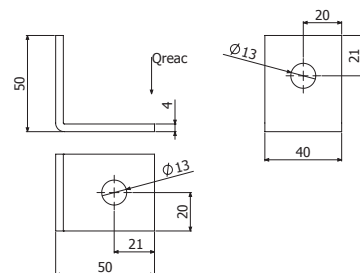

4182C

4182C	Qreacc	Pap	GC	
	kg	N-m	REF.	kg/ud
4182C	350	40	2/6313	0,11

2 x DIN933 M10X30 (0/0320) + 2 x TM41 M10 (0/1071)

2/50 x B3 (2/8827)

4182CD

4182CD	Qreacc	GC	
	kg	REF.	kg/ud
4182CD	700	2/7127	0,17

3 x DIN933 M10X30 (0/0320) + 3 x TM41 M10 (0/1071)

3/50 x B3 (2/8827)

4182D

4182D	Qreacc	Pap	GC	
	kg	N-m	REF.	kg/ud
4182D	1.050	40	2/6314	0,36

4 x DIN933 M10X30 (0/0320) + 4 x TM41 M10 (0/1071)

4/50 x B3 (2/8827)