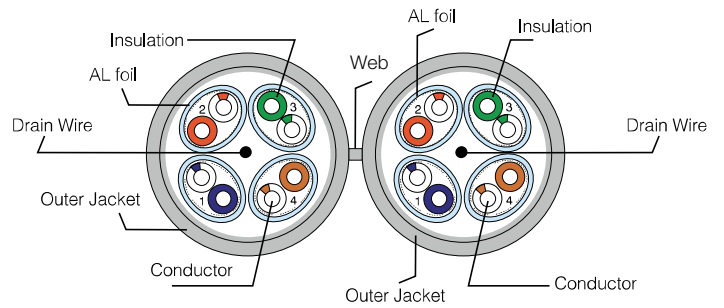

OPTRO NET CAT 6A 23WAG U/FTP DUPLEX SOL CABLE – 10G / 500 MHZ

PRODUCT SCHEMATIC DIAGRAM

PRODUCT SCHEMATIC DIAGRAM

Cross section

| | |
|-------------------------------|--|
| LSZH FR Sheath | IEC 60754-2, IEC 61034-2, IEC 60332-1-2, EN 50575, EN 50399, Reaction to fire B2ca Cca |
| LSZH Sheath | IEC 60754-2, IEC 61034-2, IEC 60332-1-2, Reaction to fire Dca Eca |
| Applicable Standards | ISO/IEC 11801, IEC 61156-5, EN 50173-1, EN 50173-2, EN 50288-10-1 |
| Conductor Type and Size | Bare copper wire 23 AWG |
| Insulation | Foamed Polyethylene |
| Wire Diameter with Insulation | 1.38±0.05 mm |
| Cable Diameter | (7.5±0.3) * (15.5±0.5) mm (LSZH FR) |
| Weight | 108.7 kg/km (LSZH FR) |
| Colour | RAL 2008 (LSZH) |
| NVP | 74 % |
| Propagation delay | 570 ns/100 m |
| Delay skew | ≤45 ns/100 m |
| Storage/Operation Temperature | -30 to 90 ° C (LSZH, LSZHFR), |
| Installation Temperature | 0 to +50 ° C |

| Part No. | Description |
|-------------|--|
| 7935044B-DX | Installation Cable Category 6A 23AWG U/FTP SOL CABLE LSZH 500M B2ca DUPLEX |

OPTRO NET CAT 6A 23WAG U/FTP DUPLEX SOL CABLE – 10G / 500 MHZ

CATEGORY 6A INSTALLATION CABLES TRANSMISSION CHARACTERISTICS (AT 20°C)