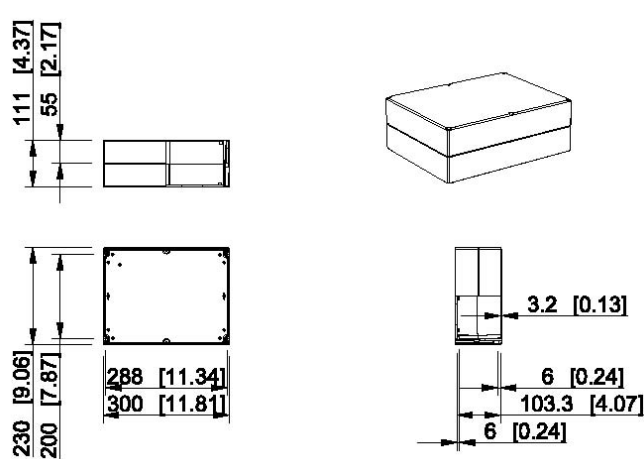

Dimensional drawings, Ensto Cubo D

Dimensions in mm [inch]

Ensto Cubo D 150 x 200 x 76 mm

Grey cover	Transparent cover	Description
DPCP152008G	DPCP152008T	Plain sides, polycarbonate
DABP152008G	DABP152008T	Plain sides, ABS

Ensto Cubo D 160 x 240 x 91 mm

Grey cover	Transparent cover	Description
DPCP162409G	DPCP162409T	Plain sides, polycarbonate
DABP162409G	DABP162409T	Plain sides, ABS

Ensto Cubo D 160 x 240 x 121 mm

Grey cover	Transparent cover	Description
DPCP162412G	DPCP162412T	Plain sides, polycarbonate
DABP162412G	DABP162412T	Plain sides, ABS

Ensto Cubo D 230 x 300 x 86 mm

Grey cover	Transparent cover	Description
DPCP233009G	DPCP233009T	Plain sides, polycarbonate
DABP233009G	DABP233009T	Plain sides, ABS

Ensto Cubo D 230 x 300 x 111 mm

Grey cover	Transparent cover	Description
DPCP233011G	DPCP233011T	Plain sides, polycarbonate
DABP233011G	DABP233011T	Plain sides, ABS