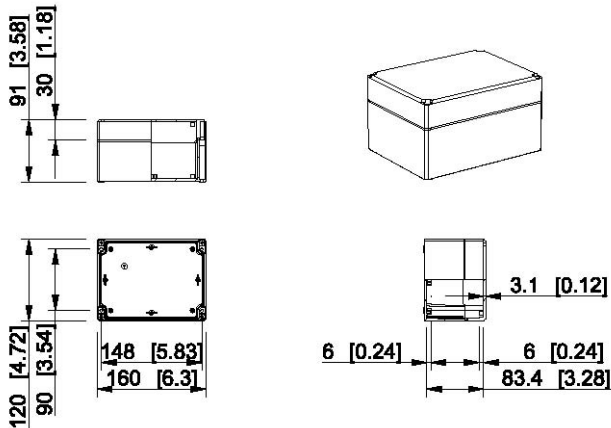

Ensto Cubo D 80 x 160 x 56 mm

Grey cover	Transparent cover	Description
DPCP081606G	DPCP081606T	Plain sides, polycarbonate
DABP081606G	DABP081606T	Plain sides, ABS

Ensto Cubo D 80 x 160 x 86 mm

Grey cover	Transparent cover	Description
DPCP081609G	DPCP081609T	Plain sides, polycarbonate
DABP081609G	DABP081609T	Plain sides, ABS

Ensto Cubo D 120 x 122 x 56 mm

Grey cover	Transparent cover	Description
DPCP121206G	DPCP121206T	Plain sides, polycarbonate
DABP121206G	DABP121206T	Plain sides, ABS

Ensto Cubo D 120 x 122 x 86 mm

Grey cover	Transparent cover	Description
DPCP121209G	DPCP121209T	Plain sides, polycarbonate
DABP121209G	DABP121209T	Plain sides, ABS

Ensto Cubo D 120 x 160 x 91 mm

Grey cover	Transparent cover	Description
DPCP121609G	DPCP121609T	Plain sides, polycarbonate
DABP121609G	DABP121609T	Plain sides, ABS

Ensto Cubo D 120 x 200 x 86 mm

Grey cover	Transparent cover	Description
DPCP122009G	DPCP122009T	Plain sides, polycarbonate
DABP122009G	DABP122009T	Plain sides, ABS

Dimensional drawings, Ensto Cubo D

Dimensions in mm [inch]

Ensto Cubo D 150 x 200 x 76 mm

Grey cover	Transparent cover	Description
DPCP152008G	DPCP152008T	Plain sides, polycarbonate
DABP152008G	DABP152008T	Plain sides, ABS