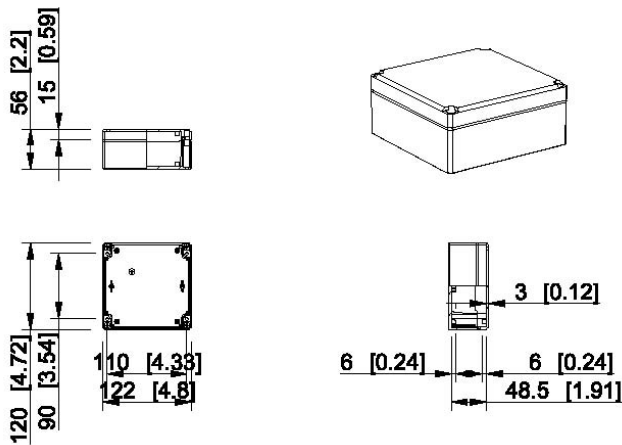

Ensto Cubo D 80 x 120 x 86 mm

Grey cover	Transparent cover	Description
DPCP081209G	DPCP081209T	Plain sides, polycarbonate
DABP081209G	DABP081209T	Plain sides, ABS

Dimensional drawings, Ensto Cubo D

Dimensions in mm [inch]

Ensto Cubo D 80 x 160 x 56 mm

Grey cover	Transparent cover	Description
DPCP081606G	DPCP081606T	Plain sides, polycarbonate
DABP081606G	DABP081606T	Plain sides, ABS

Ensto Cubo D 80 x 160 x 86 mm

Grey cover	Transparent cover	Description
DPCP081609G	DPCP081609T	Plain sides, polycarbonate
DABP081609G	DABP081609T	Plain sides, ABS

Ensto Cubo D 120 x 122 x 56 mm

Grey cover	Transparent cover	Description
DPCP121206G	DPCP121206T	Plain sides, polycarbonate
DABP121206G	DABP121206T	Plain sides, ABS

Ensto Cubo D 120 x 122 x 86 mm

Grey cover	Transparent cover	Description
DPCP121209G	DPCP121209T	Plain sides, polycarbonate
DABP121209G	DABP121209T	Plain sides, ABS

Dimensional drawings, Ensto Cubo D

Dimensions in mm [inch]

Ensto Cubo D 150 x 200 x 76 mm

Grey cover	Transparent cover	Description
DPCP152008G	DPCP152008T	Plain sides, polycarbonate
DABP152008G	DABP152008T	Plain sides, ABS