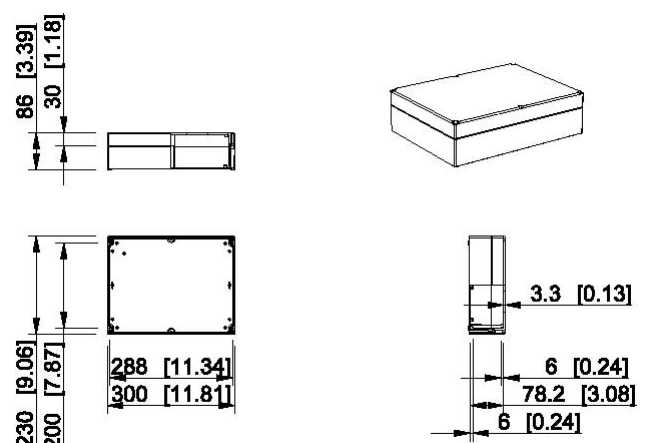

Ensto UL-listed thermoplastic enclosures

Sizes 53 x 55 x 36 to 400 x 600 x 187 mm

UL-listed enclosures in brief:

- UL-listed enclosures have their own product codes
- Codes are simple: the normal product code + suffix ".U" e.g. OPCP303013G.U
- Please see accessories and other information from product group pages

Dimensional drawings, Ensto Cubo D

Dimensions in mm [inch]

Ensto Cubo D 150 x 200 x 76 mm

Grey cover	Transparent cover	Description
DPCP152008G	DPCP152008T	Plain sides, polycarbonate
DABP152008G	DABP152008T	Plain sides, ABS

Ensto Cubo D 160 x 240 x 91 mm

Grey cover	Transparent cover	Description
DPCP162409G	DPCP162409T	Plain sides, polycarbonate
DABP162409G	DABP162409T	Plain sides, ABS

Ensto Cubo D 160 x 240 x 121 mm

Grey cover	Transparent cover	Description
DPCP162412G	DPCP162412T	Plain sides, polycarbonate
DABP162412G	DABP162412T	Plain sides, ABS

Ensto Cubo D 230 x 300 x 86 mm

Grey cover	Transparent cover	Description
DPCP233009G	DPCP233009T	Plain sides, polycarbonate
DABP233009G	DABP233009T	Plain sides, ABS

Ensto Cubo D 230 x 300 x 111 mm

Grey cover	Transparent cover	Description
DPCP233011G	DPCP233011T	Plain sides, polycarbonate
DABP233011G	DABP233011T	Plain sides, ABS