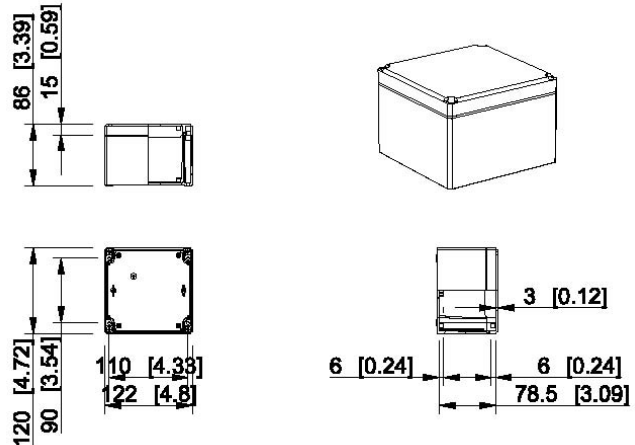

Ensto Cubo D 80 x 120 x 86 mm

Grey cover	Transparent cover	Description
DPCP081209G	DPCP081209T	Plain sides, polycarbonate
DABP081209G	DABP081209T	Plain sides, ABS

Dimensional drawings, Ensto Cubo D

Dimensions in mm [inch]

Ensto Cubo D 80 x 160 x 56 mm

Grey cover	Transparent cover	Description
DPCP081606G	DPCP081606T	Plain sides, polycarbonate
DABP081606G	DABP081606T	Plain sides, ABS

Ensto Cubo D 80 x 160 x 86 mm

Grey cover	Transparent cover	Description
DPCP081609G	DPCP081609T	Plain sides, polycarbonate
DABP081609G	DABP081609T	Plain sides, ABS

Ensto Cubo D 120 x 122 x 56 mm

Grey cover	Transparent cover	Description
DPCP121206G	DPCP121206T	Plain sides, polycarbonate
DABP121206G	DABP121206T	Plain sides, ABS

Ensto Cubo D 120 x 122 x 86 mm

Grey cover	Transparent cover	Description
DPCP121209G	DPCP121209T	Plain sides, polycarbonate
DABP121209G	DABP121209T	Plain sides, ABS

Dimensional drawings, Ensto Cubo D

Dimensions in mm [inch]

Ensto Cubo D 150 x 200 x 76 mm

Grey cover	Transparent cover	Description
DPCP152008G	DPCP152008T	Plain sides, polycarbonate
DABP152008G	DABP152008T	Plain sides, ABS