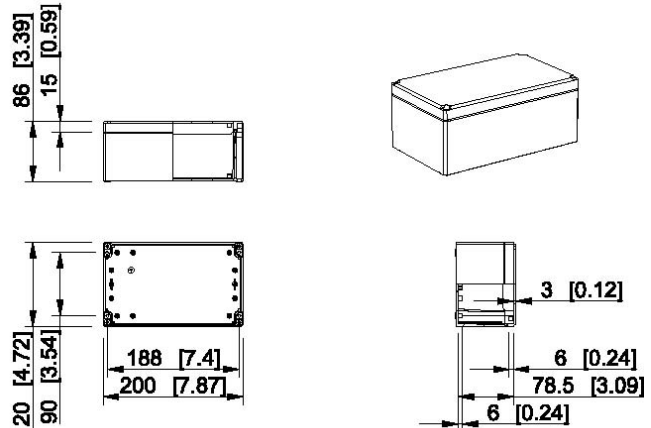

Ensto Cubo D 80 x 160 x 56 mm

Grey cover	Transparent cover	Description
DPCP081606G	DPCP081606T	Plain sides, polycarbonate
DABP081606G	DABP081606T	Plain sides, ABS

Ensto Cubo D 80 x 160 x 86 mm

Grey cover	Transparent cover	Description
DPCP081609G	DPCP081609T	Plain sides, polycarbonate
DABP081609G	DABP081609T	Plain sides, ABS

Ensto Cubo D 120 x 122 x 56 mm

Grey cover	Transparent cover	Description
DPCP121206G	DPCP121206T	Plain sides, polycarbonate
DABP121206G	DABP121206T	Plain sides, ABS

Ensto Cubo D 120 x 122 x 86 mm

Grey cover	Transparent cover	Description
DPCP121209G	DPCP121209T	Plain sides, polycarbonate
DABP121209G	DABP121209T	Plain sides, ABS

Ensto Cubo D 120 x 160 x 91 mm

Grey cover	Transparent cover	Description
DPCP121609G	DPCP121609T	Plain sides, polycarbonate
DABP121609G	DABP121609T	Plain sides, ABS

Ensto Cubo D 120 x 200 x 86 mm

Grey cover	Transparent cover	Description
DPCP122009G	DPCP122009T	Plain sides, polycarbonate
DABP122009G	DABP122009T	Plain sides, ABS

Dimensional drawings, Ensto Cubo D

Dimensions in mm [inch]

Ensto Cubo D 150 x 200 x 76 mm

Grey cover	Transparent cover	Description
DPCP152008G	DPCP152008T	Plain sides, polycarbonate
DABP152008G	DABP152008T	Plain sides, ABS