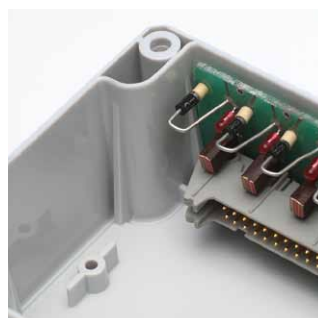

DPCP080806G.U

DPCP080809T.U

Ensto Cubo D enclosures include fastening pods inside the cover.

The enclosure has unique slots in the base for printed circuit boards.

Ensto Cubo D enclosures have a modern design with faceted corners and cover plugs.