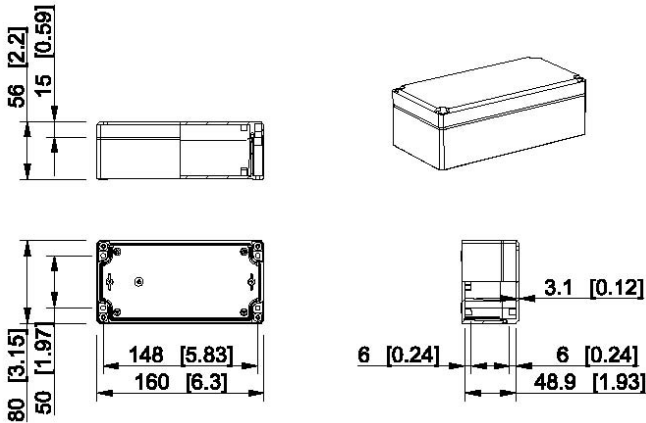

Dimensional drawings, Ensto Cubo D

Dimensions in mm [inch]

Ensto Cubo D 53 x 55 x 36 mm

Grey cover	Transparent cover	Description
DPCP050504G	DPCP050504T	Plain sides, polycarbonate
DABP050504G	DABP050504T	Plain sides, ABS

Ensto Cubo D 80 x 82 x 86 mm

Grey cover	Transparent cover	Description
DPCP080809G	DPCP080809T	Plain sides, polycarbonate
DABP080809G	DABP080809T	Plain sides, ABS

Ensto Cubo D 80 x 120 x 56 mm

Grey cover	Transparent cover	Description
DPCP081206G	DPCP081206T	Plain sides, polycarbonate
DABP081206G	DABP081206T	Plain sides, ABS

Ensto Cubo D 80 x 120 x 86 mm

Grey cover	Transparent cover	Description
DPCP081209G	DPCP081209T	Plain sides, polycarbonate
DABP081209G	DABP081209T	Plain sides, ABS

Dimensional drawings, Ensto Cubo D

Dimensions in mm [inch]

Ensto Cubo D 80 x 160 x 56 mm

Grey cover	Transparent cover	Description
DPCP081606G	DPCP081606T	Plain sides, polycarbonate
DABP081606G	DABP081606T	Plain sides, ABS

Ensto Cubo D 80 x 160 x 86 mm

Grey cover	Transparent cover	Description
DPCP081609G	DPCP081609T	Plain sides, polycarbonate
DABP081609G	DABP081609T	Plain sides, ABS