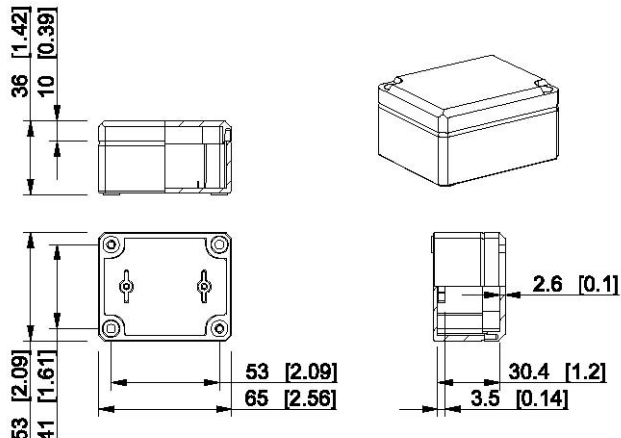

Ensto UL-listed thermoplastic enclosures

Sizes 53 x 55 x 36 to 400 x 600 x 187 mm

UL-listed enclosures in brief:

- UL-listed enclosures have their own product codes
- Codes are simple: the normal product code + suffix ".U" e.g. OPCP303013G.U
- Please see accessories and other information from product group pages

Dimensional drawings, Ensto Cubo D

Dimensions in mm [inch]

Ensto Cubo D 53 x 55 x 36 mm

Grey cover	Transparent cover	Description
DPCP050504G	DPCP050504T	Plain sides, polycarbonate
DABP050504G	DABP050504T	Plain sides, ABS

Ensto Cubo D 53 x 65 x 36 mm

Grey cover	Transparent cover	Description
DPCP050704G	DPCP050704T	Plain sides, polycarbonate
DABP050704G	DABP050704T	Plain sides, ABS

Ensto Cubo D 80 x 82 x 56 mm

Grey cover	Transparent cover	Description
DPCP080806G	DPCP080806T	Plain sides, polycarbonate
DABP080806G	DABP080806T	Plain sides, ABS

Ensto Cubo D 80 x 82 x 86 mm

Grey cover	Transparent cover	Description
DPCP080809G	DPCP080809T	Plain sides, polycarbonate
DABP080809G	DABP080809T	Plain sides, ABS

Ensto Cubo D 80 x 120 x 56 mm

Grey cover	Transparent cover	Description
DPCP081206G	DPCP081206T	Plain sides, polycarbonate
DABP081206G	DABP081206T	Plain sides, ABS