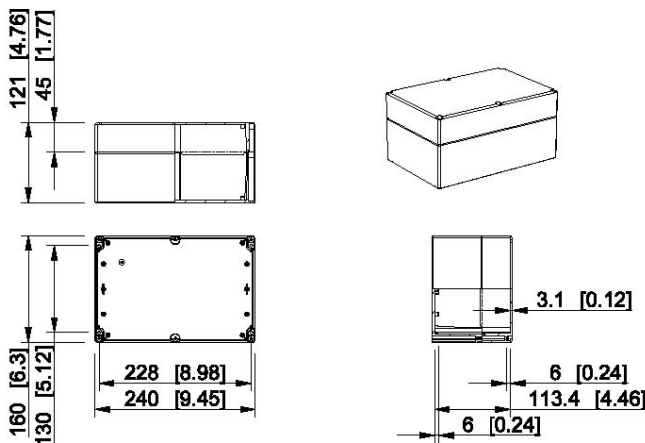

Ensto UL-listed thermoplastic enclosures

Sizes 53 x 55 x 36 to 400 x 600 x 187 mm

UL-listed enclosures in brief:

- UL-listed enclosures have their own product codes
- Codes are simple: the normal product code + suffix ".U" e.g. OPCP303013G.U
- Please see accessories and other information from product group pages

Ensto Cubo D 120 x 160 x 91 mm

Grey cover	Transparent cover	Description
DPCP121609G	DPCP121609T	Plain sides, polycarbonate
DABP121609G	DABP121609T	Plain sides, ABS

Ensto Cubo D 120 x 200 x 86 mm

Grey cover	Transparent cover	Description
DPCP122009G	DPCP122009T	Plain sides, polycarbonate
DABP122009G	DABP122009T	Plain sides, ABS

Dimensional drawings, Ensto Cubo D

Dimensions in mm [inch]

Ensto Cubo D 150 x 200 x 76 mm

Grey cover	Transparent cover	Description
DPCP152008G	DPCP152008T	Plain sides, polycarbonate
DABP152008G	DABP152008T	Plain sides, ABS

Ensto Cubo D 160 x 240 x 91 mm

Grey cover	Transparent cover	Description
DPCP162409G	DPCP162409T	Plain sides, polycarbonate
DABP162409G	DABP162409T	Plain sides, ABS

Ensto Cubo D 160 x 240 x 121 mm

Grey cover	Transparent cover	Description
DPCP162412G	DPCP162412T	Plain sides, polycarbonate
DABP162412G	DABP162412T	Plain sides, ABS