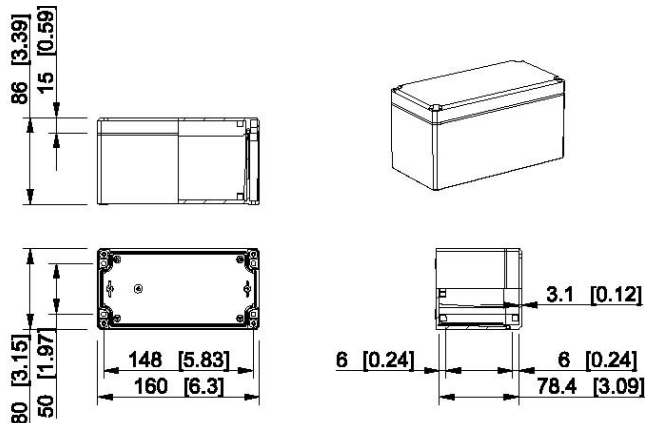

Dimensional drawings, Ensto Cubo D

Dimensions in mm [inch]

Ensto Cubo D 53 x 55 x 36 mm

Grey cover	Transparent cover	Description
DPCP050504G	DPCP050504T	Plain sides, polycarbonate
DABP050504G	DABP050504T	Plain sides, ABS

Ensto Cubo D 80 x 82 x 86 mm

Grey cover	Transparent cover	Description
DPCP080809G	DPCP080809T	Plain sides, polycarbonate
DABP080809G	DABP080809T	Plain sides, ABS

Ensto Cubo D 80 x 120 x 56 mm

Grey cover	Transparent cover	Description
DPCP081206G	DPCP081206T	Plain sides, polycarbonate
DABP081206G	DABP081206T	Plain sides, ABS

Ensto Cubo D 80 x 120 x 86 mm

Grey cover	Transparent cover	Description
DPCP081209G	DPCP081209T	Plain sides, polycarbonate
DABP081209G	DABP081209T	Plain sides, ABS

Dimensional drawings, Ensto Cubo D

Dimensions in mm [inch]

Ensto Cubo D 80 x 160 x 56 mm

Grey cover	Transparent cover	Description
DPCP081606G	DPCP081606T	Plain sides, polycarbonate
DABP081606G	DABP081606T	Plain sides, ABS

Ensto Cubo D 80 x 160 x 86 mm

Grey cover	Transparent cover	Description
DPCP081609G	DPCP081609T	Plain sides, polycarbonate
DABP081609G	DABP081609T	Plain sides, ABS