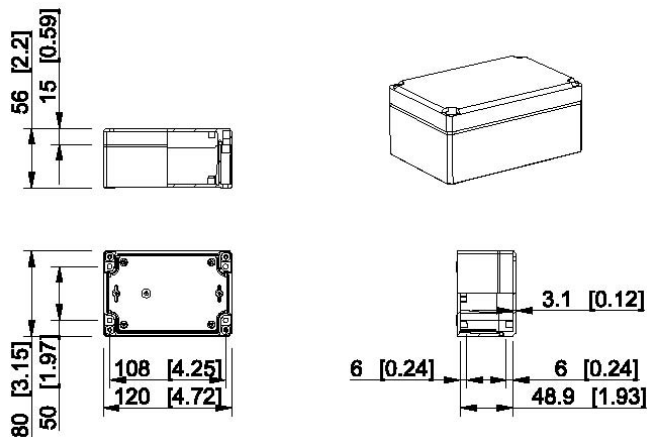

Dimensional drawings, Ensto Cubo D

Dimensions in mm [inch]

Ensto Cubo D 53 x 55 x 36 mm

Grey cover	Transparent cover	Description
DPCP050504G	DPCP050504T	Plain sides, polycarbonate
DABP050504G	DABP050504T	Plain sides, ABS

Ensto Cubo D 53 x 65 x 36 mm

Grey cover	Transparent cover	Description
DPCP050704G	DPCP050704T	Plain sides, polycarbonate
DABP050704G	DABP050704T	Plain sides, ABS

Ensto Cubo D 80 x 82 x 56 mm

Grey cover	Transparent cover	Description
DPCP080806G	DPCP080806T	Plain sides, polycarbonate
DABP080806G	DABP080806T	Plain sides, ABS

Ensto Cubo D 80 x 82 x 86 mm

Grey cover	Transparent cover	Description
DPCP080809G	DPCP080809T	Plain sides, polycarbonate
DABP080809G	DABP080809T	Plain sides, ABS

Ensto Cubo D 80 x 120 x 56 mm

Grey cover	Transparent cover	Description
DPCP081206G	DPCP081206T	Plain sides, polycarbonate
DABP081206G	DABP081206T	Plain sides, ABS

Ensto Cubo D 80 x 120 x 86 mm

Grey cover	Transparent cover	Description
DPCP081209G	DPCP081209T	Plain sides, polycarbonate
DABP081209G	DABP081209T	Plain sides, ABS

Dimensional drawings, Ensto Cubo D

Dimensions in mm [inch]