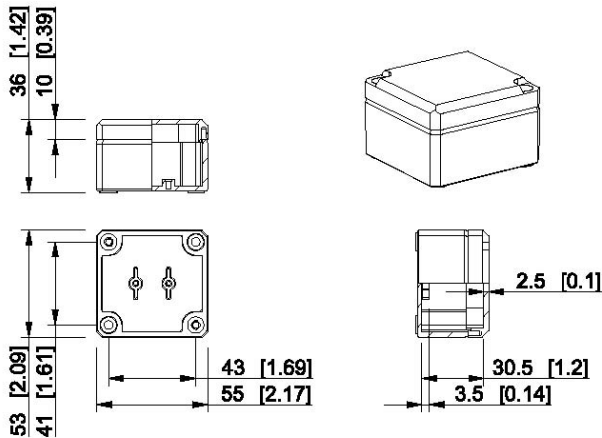

Dimensional drawings, Ensto Cubo D

Dimensions in mm [inch]

Ensto Cubo D 53 x 55 x 36 mm

Grey cover	Transparent cover	Description
DPCP050504G	DPCP050504T	Plain sides, polycarbonate
DABP050504G	DABP050504T	Plain sides, ABS