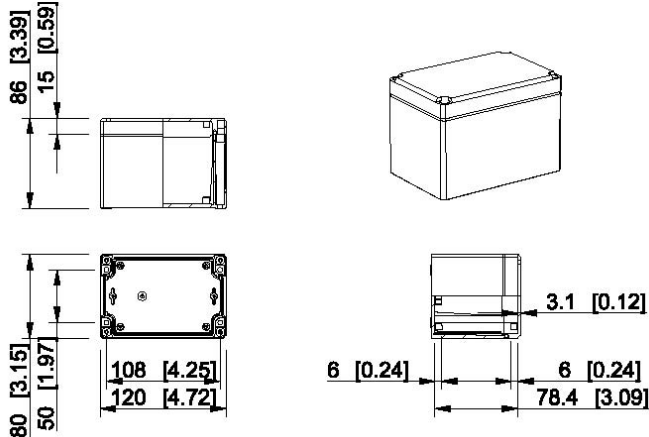

Dimensional drawings, Ensto Cubo D

Dimensions in mm [inch]

Ensto Cubo D 53 x 55 x 36 mm

Grey cover	Transparent cover	Description
DPCP050504G	DPCP050504T	Plain sides, polycarbonate
DABP050504G	DABP050504T	Plain sides, ABS

Ensto Cubo D 53 x 65 x 36 mm

Grey cover	Transparent cover	Description
DPCP050704G	DPCP050704T	Plain sides, polycarbonate
DABP050704G	DABP050704T	Plain sides, ABS

Ensto Cubo D 80 x 82 x 56 mm

Grey cover	Transparent cover	Description
DPCP080806G	DPCP080806T	Plain sides, polycarbonate
DABP080806G	DABP080806T	Plain sides, ABS

Ensto Cubo D 80 x 82 x 86 mm

Grey cover	Transparent cover	Description
DPCP080809G	DPCP080809T	Plain sides, polycarbonate
DABP080809G	DABP080809T	Plain sides, ABS

Ensto Cubo D 80 x 120 x 56 mm

Grey cover	Transparent cover	Description
DPCP081206G	DPCP081206T	Plain sides, polycarbonate
DABP081206G	DABP081206T	Plain sides, ABS

Ensto Cubo D 80 x 120 x 86 mm

Grey cover	Transparent cover	Description
DPCP081209G	DPCP081209T	Plain sides, polycarbonate
DABP081209G	DABP081209T	Plain sides, ABS

Dimensional drawings, Ensto Cubo D

Dimensions in mm [inch]