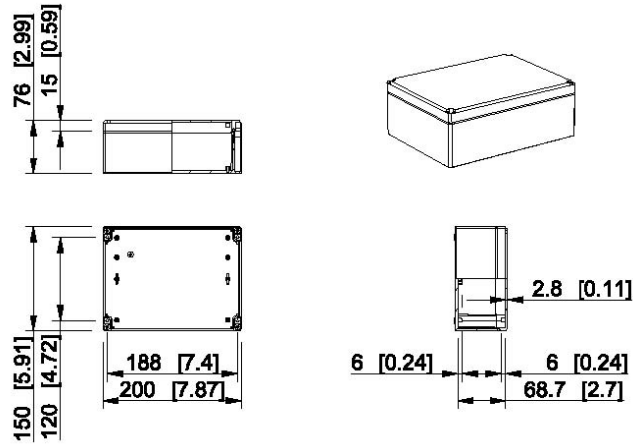

Ensto UL-listed thermoplastic enclosures

Sizes 53 x 55 x 36 to 400 x 600 x 187 mm

UL-listed enclosures in brief:

- UL-listed enclosures have their own product codes
- Codes are simple: the normal product code + suffix ".U" e.g. OPCP303013G.U
- Please see accessories and other information from product group pages

Ensto Cubo D 120 x 122 x 56 mm

Grey cover	Transparent cover	Description
DPCP121206G	DPCP121206T	Plain sides, polycarbonate
DABP121206G	DABP121206T	Plain sides, ABS

Ensto Cubo D 120 x 122 x 86 mm

Grey cover	Transparent cover	Description
DPCP121209G	DPCP121209T	Plain sides, polycarbonate
DABP121209G	DABP121209T	Plain sides, ABS

Ensto Cubo D 120 x 160 x 91 mm

Grey cover	Transparent cover	Description
DPCP121609G	DPCP121609T	Plain sides, polycarbonate
DABP121609G	DABP121609T	Plain sides, ABS

Ensto Cubo D 120 x 200 x 86 mm

Grey cover	Transparent cover	Description
DPCP122009G	DPCP122009T	Plain sides, polycarbonate
DABP122009G	DABP122009T	Plain sides, ABS

Dimensional drawings, Ensto Cubo D

Dimensions in mm [inch]

Ensto Cubo D 150 x 200 x 76 mm

Grey cover	Transparent cover	Description
DPCP152008G	DPCP152008T	Plain sides, polycarbonate
DABP152008G	DABP152008T	Plain sides, ABS