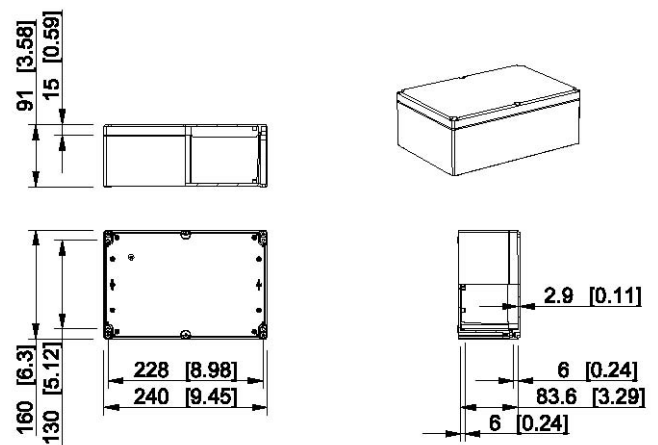

Ensto UL-listed thermoplastic enclosures

Sizes 53 x 55 x 36 to 400 x 600 x 187 mm

UL-listed enclosures in brief:

- UL-listed enclosures have their own product codes
- Codes are simple: the normal product code + suffix ".U" e.g. OPCP303013G.U
- Please see accessories and other information from product group pages

Ensto Cubo D 120 x 160 x 91 mm

Grey cover	Transparent cover	Description
DPCP121609G	DPCP121609T	Plain sides, polycarbonate
DABP121609G	DABP121609T	Plain sides, ABS

Ensto Cubo D 120 x 200 x 86 mm

Grey cover	Transparent cover	Description
DPCP122009G	DPCP122009T	Plain sides, polycarbonate
DABP122009G	DABP122009T	Plain sides, ABS

Dimensional drawings, Ensto Cubo D

Dimensions in mm [inch]

Ensto Cubo D 150 x 200 x 76 mm

Grey cover	Transparent cover	Description
DPCP152008G	DPCP152008T	Plain sides, polycarbonate
DABP152008G	DABP152008T	Plain sides, ABS

Ensto Cubo D 160 x 240 x 91 mm

Grey cover	Transparent cover	Description
DPCP162409G	DPCP162409T	Plain sides, polycarbonate
DABP162409G	DABP162409T	Plain sides, ABS

Ensto Cubo D 160 x 240 x 121 mm

Grey cover	Transparent cover	Description
DPCP162412G	DPCP162412T	Plain sides, polycarbonate
DABP162412G	DABP162412T	Plain sides, ABS