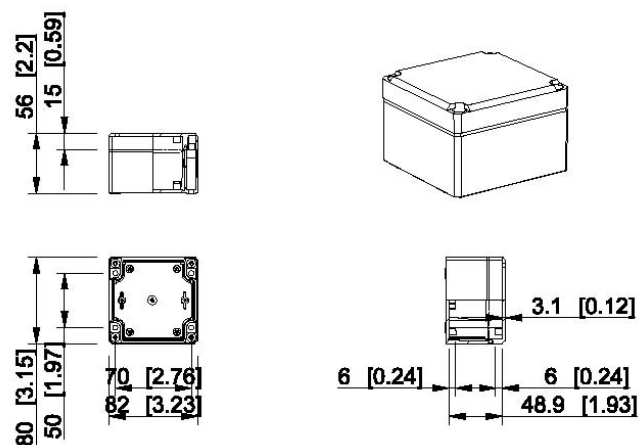

Dimensional drawings, Ensto Cubo D

Dimensions in mm [inch]

Ensto Cubo D 53 x 55 x 36 mm

Grey cover	Transparent cover	Description
DPCP050504G	DPCP050504T	Plain sides, polycarbonate
DABP050504G	DABP050504T	Plain sides, ABS

Ensto Cubo D 53 x 65 x 36 mm

Grey cover	Transparent cover	Description
DPCP050704G	DPCP050704T	Plain sides, polycarbonate
DABP050704G	DABP050704T	Plain sides, ABS

Ensto Cubo D 80 x 82 x 56 mm

Grey cover	Transparent cover	Description
DPCP080806G	DPCP080806T	Plain sides, polycarbonate
DABP080806G	DABP080806T	Plain sides, ABS

Ensto Cubo D 80 x 82 x 86 mm

Grey cover	Transparent cover	Description
DPCP080809G	DPCP080809T	Plain sides, polycarbonate
DABP080809G	DABP080809T	Plain sides, ABS

Ensto Cubo D 80 x 120 x 56 mm

Grey cover	Transparent cover	Description
DPCP081206G	DPCP081206T	Plain sides, polycarbonate
DABP081206G	DABP081206T	Plain sides, ABS