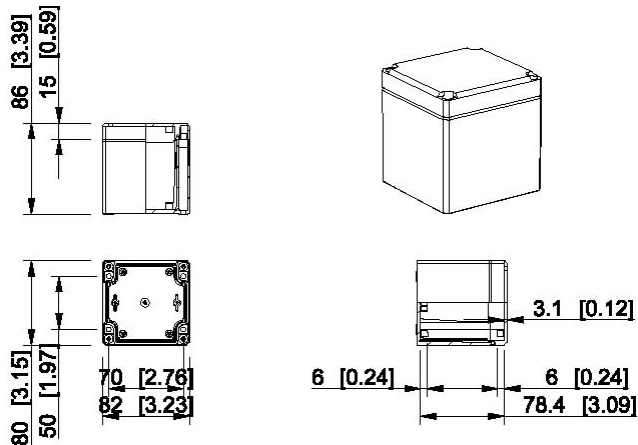

Dimensional drawings, Ensto Cubo D

Dimensions in mm [inch]

Ensto Cubo D 53 x 55 x 36 mm

Grey cover	Transparent cover	Description
DPCP050504G	DPCP050504T	Plain sides, polycarbonate
DABP050504G	DABP050504T	Plain sides, ABS

Ensto Cubo D 53 x 65 x 36 mm

Grey cover	Transparent cover	Description
DPCP050704G	DPCP050704T	Plain sides, polycarbonate
DABP050704G	DABP050704T	Plain sides, ABS

Ensto Cubo D 80 x 82 x 56 mm

Grey cover	Transparent cover	Description
DPCP080806G	DPCP080806T	Plain sides, polycarbonate
DABP080806G	DABP080806T	Plain sides, ABS

Ensto Cubo D 80 x 82 x 86 mm

Grey cover	Transparent cover	Description
DPCP080809G	DPCP080809T	Plain sides, polycarbonate
DABP080809G	DABP080809T	Plain sides, ABS

Ensto Cubo D 80 x 120 x 56 mm

Grey cover	Transparent cover	Description
DPCP081206G	DPCP081206T	Plain sides, polycarbonate
DABP081206G	DABP081206T	Plain sides, ABS

Ensto Cubo D 80 x 120 x 86 mm

Grey cover	Transparent cover	Description
DPCP081209G	DPCP081209T	Plain sides, polycarbonate
DABP081209G	DABP081209T	Plain sides, ABS

Dimensional drawings, Ensto Cubo D

Dimensions in mm [inch]