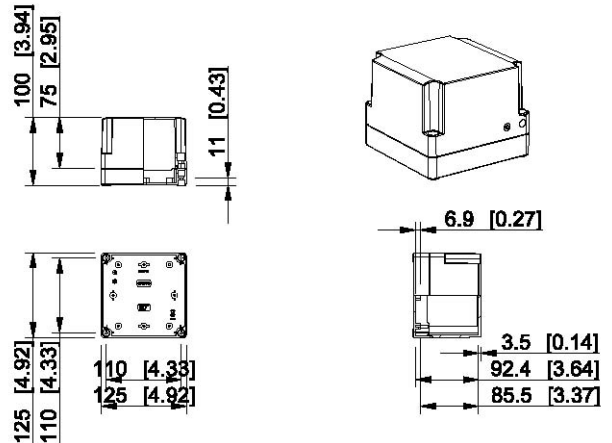

Ensto Cubo S 125 x 125 x 100 mm

Grey cover	Transparent cover	Description
SPCP131310LG	SPCP131310LT	Plain sides, polycarbonate
SABP131310LG	SABP131310LT	Plain sides, ABS