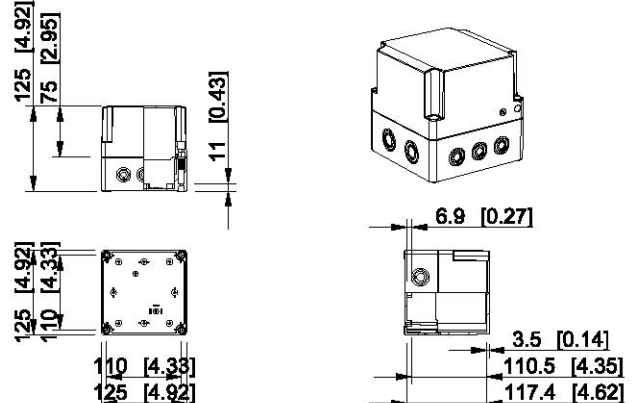

Ensto Cubo S 125 x 125 x 125 mm

Grey cover	Transparent cover	Description
SPCP131313G	SPCP131313T	Plain sides, polycarbonate
SABP131313G	SABP131313T	Plain sides, ABS
SPCM131313G	SPCM131313T	4 x M16/25 + 6 x M12/20, PC
SPCK131313G	SPCK131313T	4 x Pg16/21 + 6 x Pg9/13.5, PC