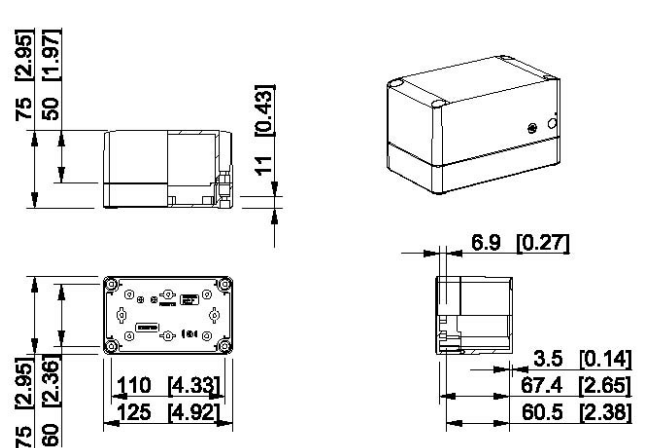

Ensto Cubo S 75 x 125 x 75 mm

Grey cover	Transparent cover	Description
SPCP081308LG	SPCP081308LT	Plain sides, polycarbonate
SABP081308LG	SABP081308LT	Plain sides, ABS