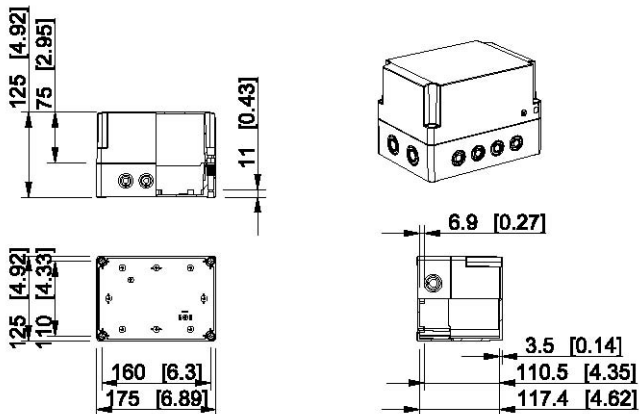

Ensto Cubo S 125 x 175 x 125 mm

Grey cover	Transparent cover	Description
SPCP131813G	SPCP131813T	Plain sides, polycarbonate
SABP131813G	SABP131813T	Plain sides, ABS
SPCM131813G	SPCM131813T	4 x M16/25 + 8 x M12/20, PC
SPCK131813G	SPCK131813T	4 x Pg16/21 + 8 x Pg9/13.5, PC