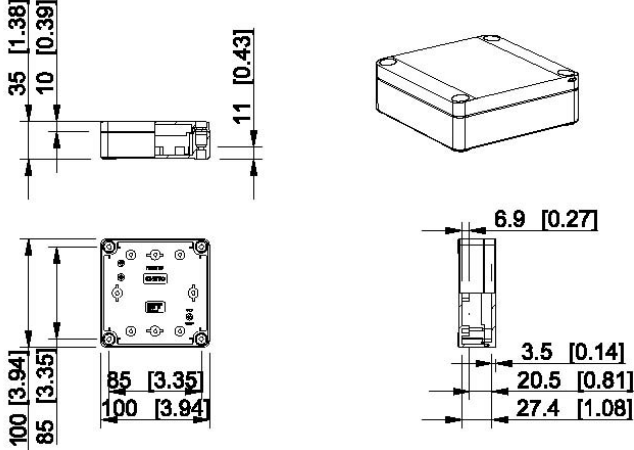

Ensto Cubo S 100 x 100 x 35 mm

Grey cover	Transparent cover	Description
SPCP101004LG	SPCP101004LT	Plain sides, polycarbonate
SABP101004LG	SABP101004LT	Plain sides, ABS