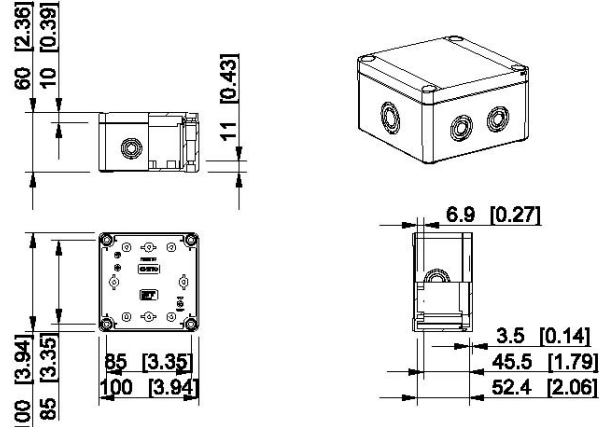

Ensto Cubo S 100 x 100 x 60 mm

Grey cover	Transparent cover	Description
SPCP101006G	SPCP101006T	Plain sides, polycarbonate
SABP101006G	SABP101006T	Plain sides, ABS
SPCM101006G	SPCM101006T	2 x M16/25 + 4 x M12/20, PC