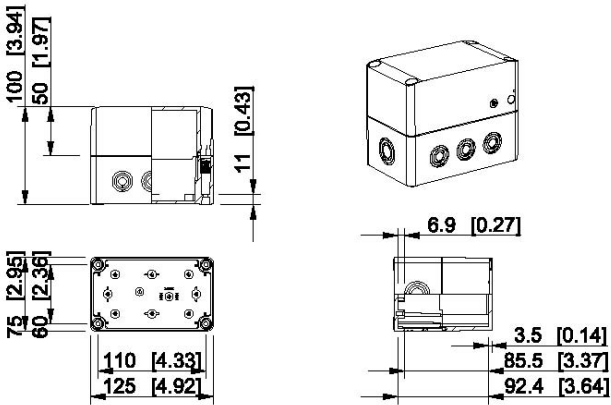

Dimensional drawings, Ensto Cubo S

Dimensions in mm [inch]

Ensto Cubo S 75 x 125 x 100 mm

Grey cover	Transparent cover	Description
SPCP081310G	SPCP081310T	Plain sides, polycarbonate
SABP081310G	SABP081310T	Plain sides, ABS
SPCM081310G	SPCM081310T	2 x M16/25 + 6 x M12/20, PC
SPCK081310G	SPCK081310T	2 x Pg9/13.5 + 6 x Pg9/13.5, PC