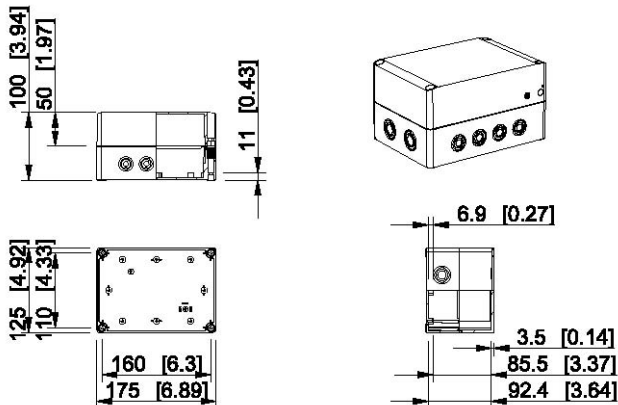

Dimensional drawings, Ensto Cubo S

Dimensions in mm [inch]

Ensto Cubo S 125 x 175 x 100 mm

Grey cover	Transparent cover	Description
SPCP131810G	SPCP131810T	Plain sides, polycarbonate
SABP131810G	SABP131810T	Plain sides, ABS
SPCM131810G	SPCM131810T	4 x M16/25 + 8 x M12/20, PC
SPCK131810G	SPCK131810T	4 x Pg16/21 + 8 x Pg9/13.5, PC