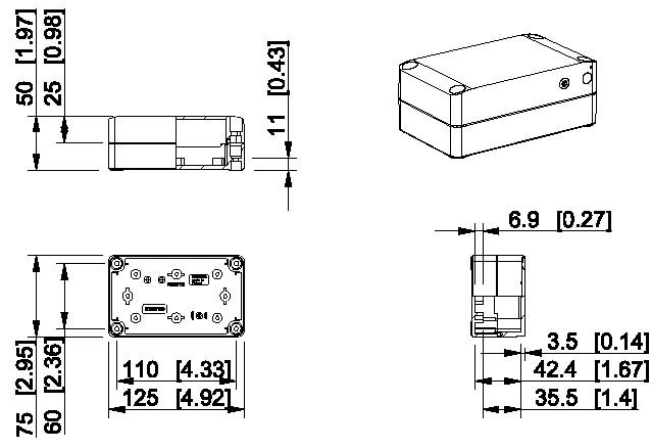

Ensto Cubo S 75 x 125 x 50 mm

Grey cover	Transparent cover	Description
SPCP081305LG	SPCP081305LT	Plain sides, polycarbonate
SABP081305LG	SABP081305LT	Plain sides, ABS