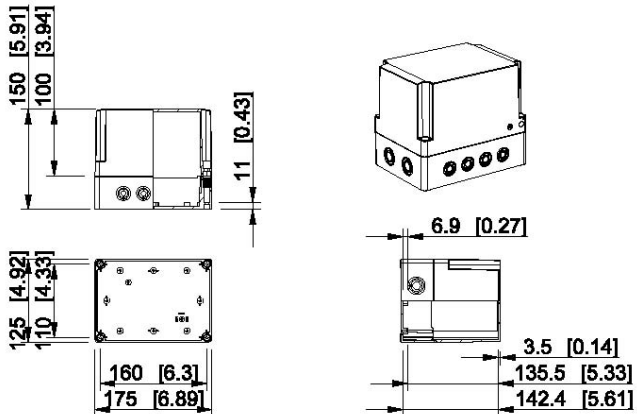

Ensto Cubo S 125 x 175 x 150 mm

Grey cover	Transparent cover	Description
SPCP131815G	SPCP131815T	Plain sides, polycarbonate
SABP131815G	SABP131815T	Plain sides, ABS
SPCM131815G	SPCM131815T	4 x M16/25 + 8 x M12/20, PC
SPCK131815G	SPCK131815T	4 x Pg16/21 + 8 x Pg9/13.5, PC