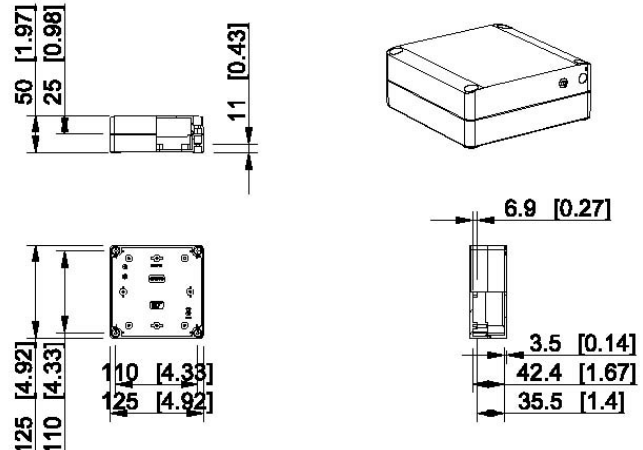

Ensto Cubo S 125 x 125 x 50 mm

Grey cover	Transparent cover	Description
SPCP131305LG	SPCP131305LT	Plain sides, polycarbonate
SABP131305LG	SABP131305LT	Plain sides, ABS