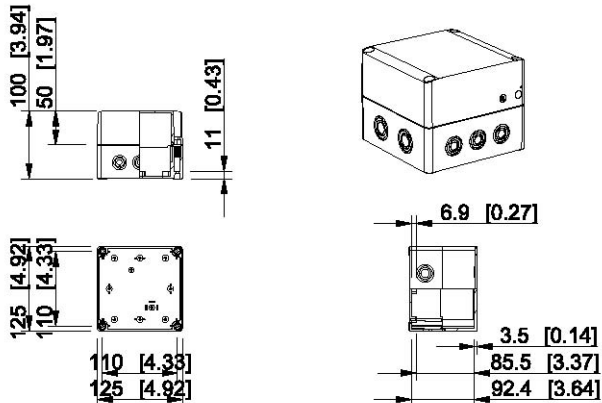

Ensto Cubo S 125 x 125 x 100 mm

Grey cover	Transparent cover	Description
SPCP131310G	SPCP131310T	Plain sides, polycarbonate
SABP131310G	SABP131310T	Plain sides, ABS
SPCM131310G	SPCM131310T	4 x M16/25 + 6 x M12/20, PC
SPCK131310G	SPCK131310T	4 x Pg16/21 + 6 x Pg9/13.5, PC