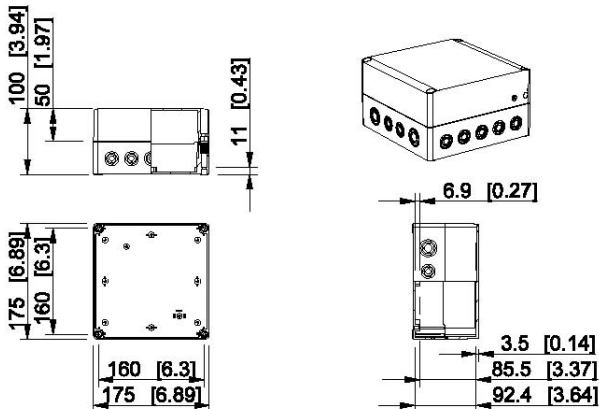

Dimensional drawings, Ensto Cubo S

Dimensions in mm [inch]

Ensto Cubo S 175 x 175 x 100 mm

Grey cover	Transparent cover	Description
SPCP181810G	SPCP181810T	Plain sides, polycarbonate
SABP181810G	SABP181810T	Plain sides, ABS
SPCM181810G	SPCM181810T	4 x M12/20 + 4 x M16/25 + 10 x M12/20, PC
SPCK181810G	SPCK181810T	4 x Pg16/21 + 4 x Pg9/16 + 10 x Pg9/13.5, PC