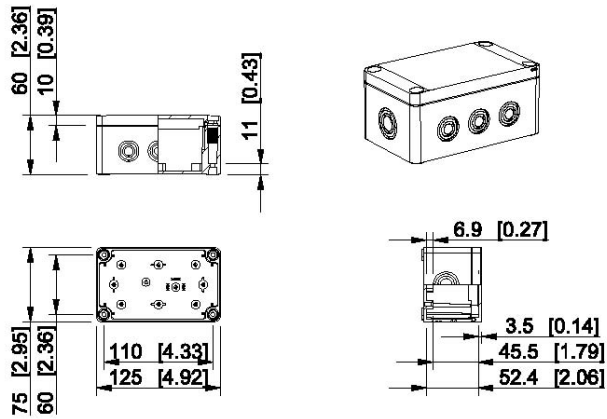

Ensto Cubo S 75 x 125 x 60 mm

Grey cover	Transparent cover	Description
SPCP081306G	SPCP081306T	Plain sides, polycarbonate
SABP081306G	SABP081306T	Plain sides, ABS
SPCM081306G	SPCM081306T	2 x M16/25 + 6 x M12/20, PC
SPCK081306G	SPCK081306T	2 x Pg9/13.5 + 6 x Pg9/13.5, PC