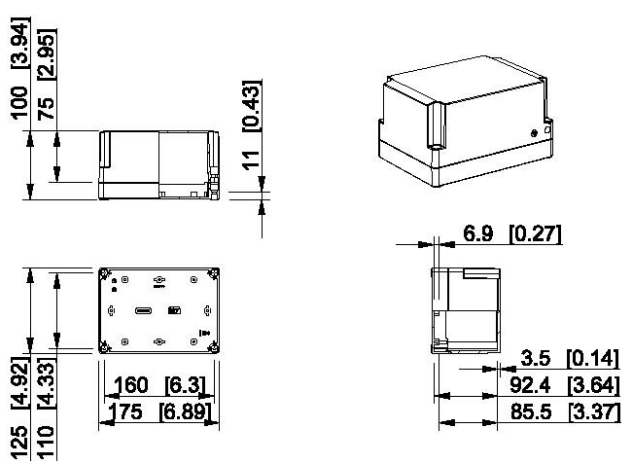

Ensto Cubo S 125 x 175 x 100 mm

Grey cover	Transparent cover	Description
SPCP131810LG	SPCP131810LT	Plain sides, polycarbonate
SABP131810LG	SABP131810LT	Plain sides, ABS