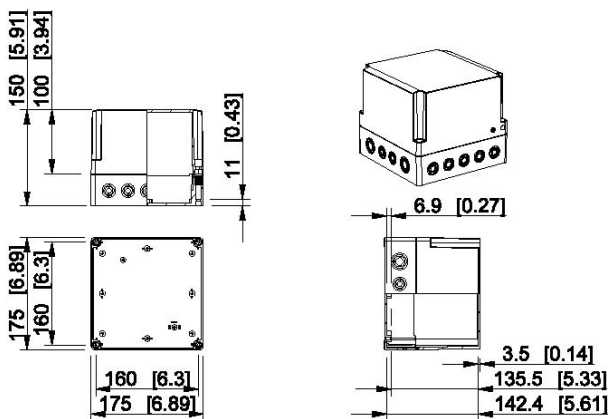

Ensto Cubo S 175 x 175 x 150 mm

Grey cover	Transparent cover	Description
SPCP181815G	SPCP181815T	Plain sides, polycarbonate
SABP181815G	SABP181815T	Plain sides, ABS
SPCM181815G	SPCM181815T	4 x M12/20 + 4 x M16/25 + 10 x M12/20, PC
SPCK181815G	SPCK181815T	4 x Pg16/21 + 4 x Pg9/16 + 10 x Pg9/13.5, PC