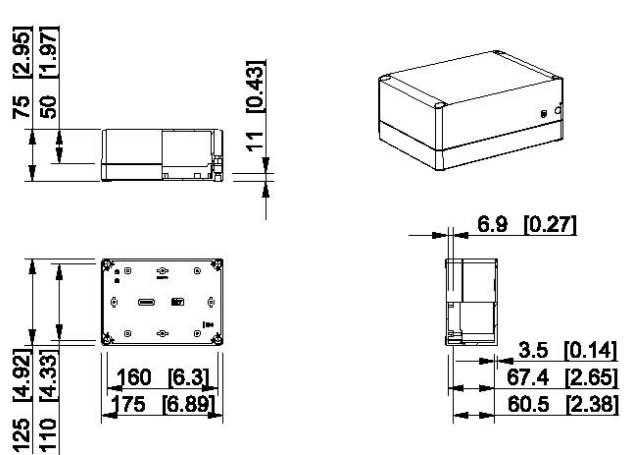

Ensto Cubo S 125 x 175 x 75 mm

Grey cover	Transparent cover	Description
SPCP131808LG	SPCP131808LT	Plain sides, polycarbonate
SABP131808LG	SABP131808LT	Plain sides, ABS