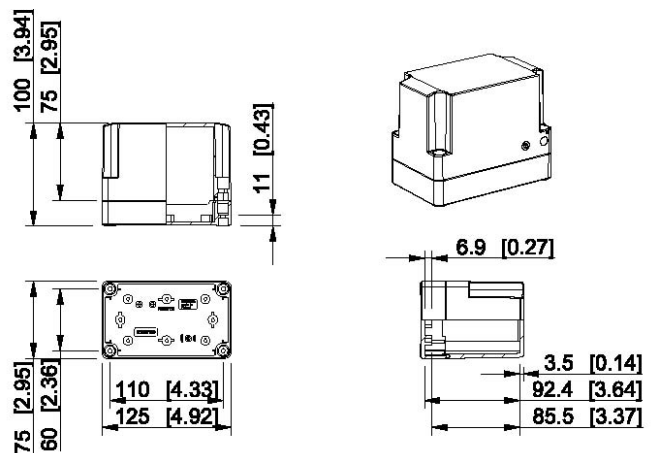

Ensto Cubo S 75 x 125 x 100 mm

Grey cover	Transparent cover	Description
SPCP081310LG	SPCP081310LT	Plain sides, polycarbonate
SABP081310LG	SABP081310LT	Plain sides, ABS