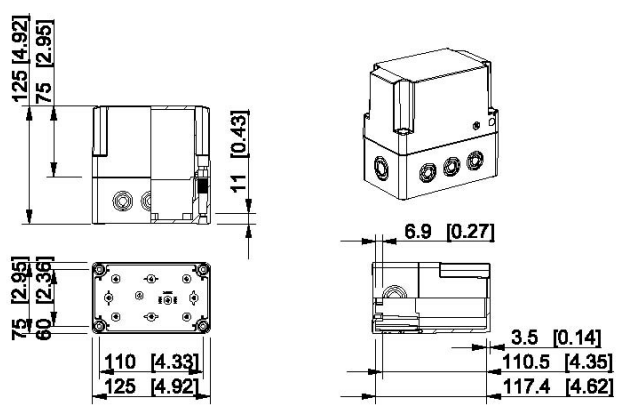

Ensto Cubo S 75 x 125 x 125 mm

Grey cover	Transparent cover	Description
SPCP081313G	SPCP081313T	Plain sides, polycarbonate
SABP081313G	SABP081313T	Plain sides, ABS
SPCM081313G	SPCM081313T	2 x M16/25 + 6 x M12/20, PC
SPCK081313G	SPCK081313T	2 x Pg9/13.5 + 6 x Pg9/13.5, PC