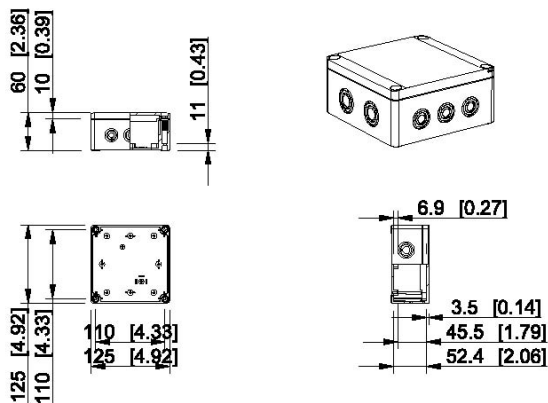

Dimensional drawings, Ensto Cubo S

Dimensions in mm [inch]

Ensto Cubo S 125 x 125 x 60 mm

Grey cover	Transparent cover	Description
SPCP131306G	SPCP131306T	Plain sides, polycarbonate
SABP131306G	SABP131306T	Plain sides, ABS
SPCM131306G	SPCM131306T	4 x M16/25 + 6 x M12/20, PC
SPCK131306G	SPCK131306T	4 x Pg16/21 + 6 x Pg9/13.5, PC