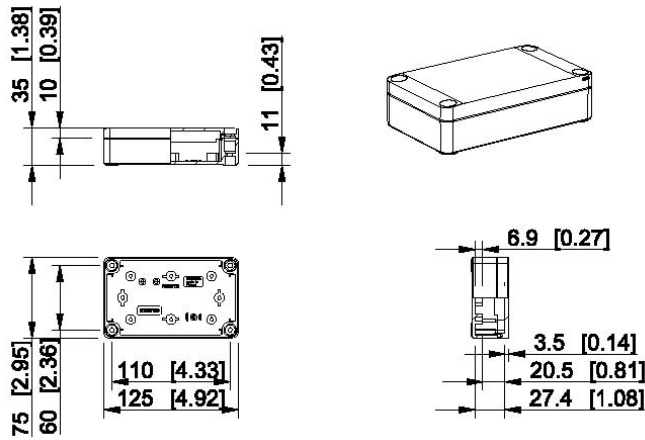

Dimensional drawings, Ensto Cubo S

Dimensions in mm [inch]

Ensto Cubo S 75 x 125 x 35 mm

Grey cover	Transparent cover	Description
SPCP081304LG	SPCP081304LT	Plain sides, polycarbonate
SABP081304LG	SABP081304LT	Plain sides, ABS