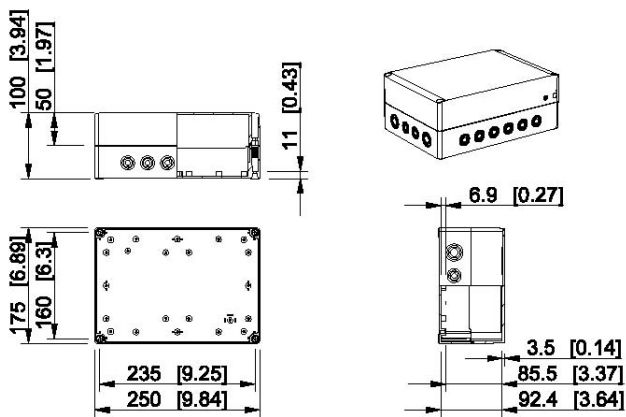

Ensto Cubo S 175 x 250 x 100 mm

Grey cover	Transparent cover	Description
SPCP182510G	SPCP182510T	Plain sides, polycarbonate
SABP182510G	SABP182510T	Plain sides, ABS
SPCM182510G	SPCM182510T	4 x M12/20 + 4 x M16/25 + 12 x M12/20, PC
SPCK182510G	SPCK182510T	4 x Pg16/21 + 4 x Pg9/16 + 12 x Pg9/13.5, PC