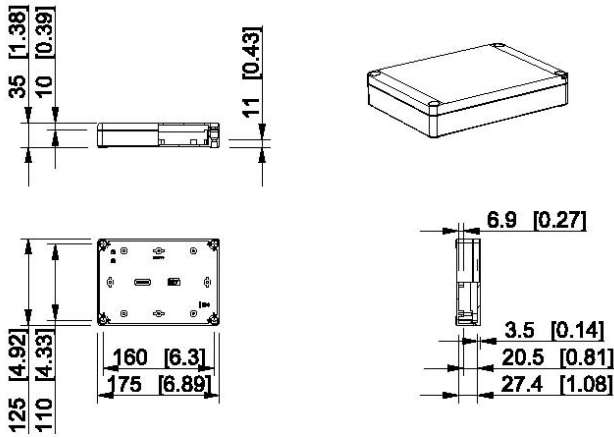

Dimensional drawings, Ensto Cubo S

Dimensions in mm [inch]

Ensto Cubo S 125 x 175 x 35 mm

Grey cover	Transparent cover	Description
SPCP131804LG	SPCP131804LT	Plain sides, polycarbonate
SABP131804LG	SABP131804LT	Plain sides, ABS