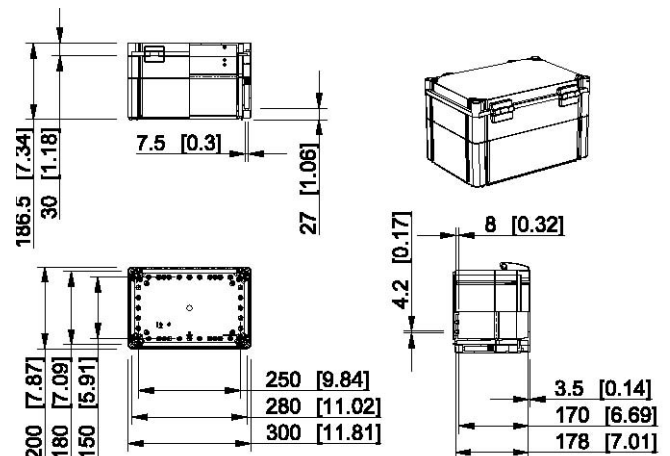

Ensto Cubo W 200 x 300 x 187 mm

Grey cover	Transparent cover	Description
WPCP203018G	WPCP203018T	Plain sides, polycarbonate