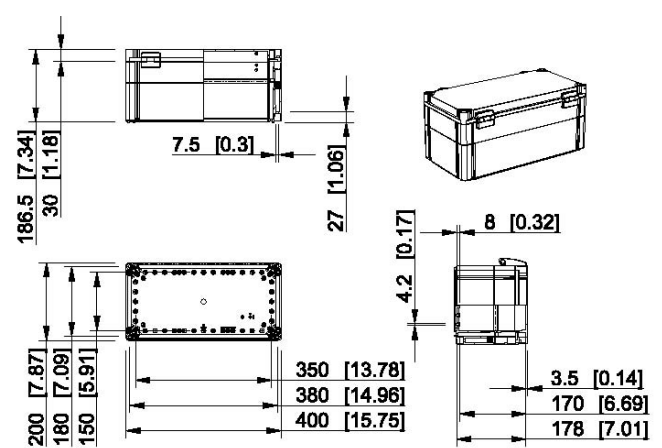

Technical drawings, Ensto Cubo W

Dimensions in mm [inch]

Ensto Cubo W 200 x 200 x 132 mm

Grey cover	Transparent cover	Description
WPCP202013G	WPCP202013T	Plain sides, polycarbonate

Ensto Cubo W 200 x 200 x 187 mm

Ensto Cubo W 200 x 300 x 187 mm

Grey cover	Transparent cover	Description
WPCP203018G	WPCP203018T	Plain sides, polycarbonate

Ensto Cubo W 200 x 400 x 132 mm

Grey cover	Transparent cover	Description
WPCP204013G	WPCP204013T	Plain sides, polycarbonate

Ensto Cubo W 200 x 400 x 187 mm

Grey cover	Transparent cover	Description
WPCP204018G	WPCP204018T	Plain sides, polycarbonate

Technical drawings, Ensto Cubo W

Dimensions in mm [inch]

Ensto Cubo W 300 x 300 x 132 mm

Grey cover	Transparent cover	Description
WPCP303013G	WPCP303013T	Plain sides, polycarbonate

Ensto Cubo W 300 x 300 x 187 mm

Grey cover	Transparent cover	Description
WPCP303018G	WPCP303018T	Plain sides, polycarbonate