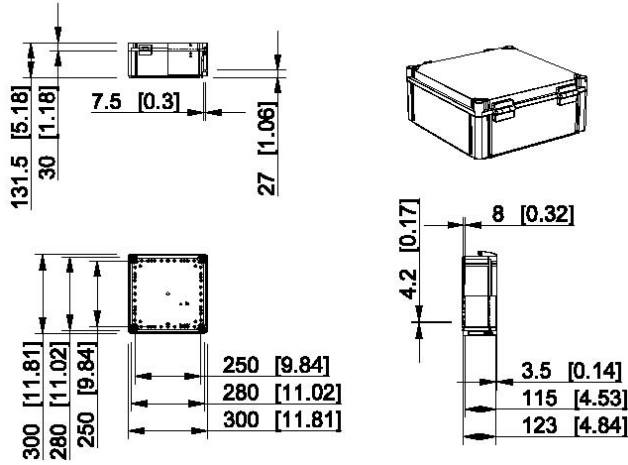

Technical drawings, Ensto Cubo W

Dimensions in mm [inch]

Ensto Cubo W 200 x 200 x 132 mm

Grey cover	Transparent cover	Description
WPCP202013G	WPCP202013T	Plain sides, polycarbonate

Ensto Cubo W 200 x 200 x 187 mm

Ensto Cubo W 200 x 400 x 187 mm

Grey cover	Transparent cover	Description
WPCP204018G	WPCP204018T	Plain sides, polycarbonate

Technical drawings, Ensto Cubo W

Dimensions in mm [inch]

Ensto Cubo W 300 x 300 x 132 mm

Grey cover	Transparent cover	Description
WPCP303013G	WPCP303013T	Plain sides, polycarbonate

Ensto Cubo W 300 x 300 x 187 mm

Grey cover	Transparent cover	Description
WPCP303018G	WPCP303018T	Plain sides, polycarbonate

Technical drawings, Ensto Cubo W

Dimensions in mm [inch]

Ensto Cubo W 400 x 400 x 132 mm

Grey cover	Transparent cover	Description
WPCP404013G	WPCP404013T	Plain sides, polycarbonate

Ensto Cubo W 400 x 400 x 187 mm