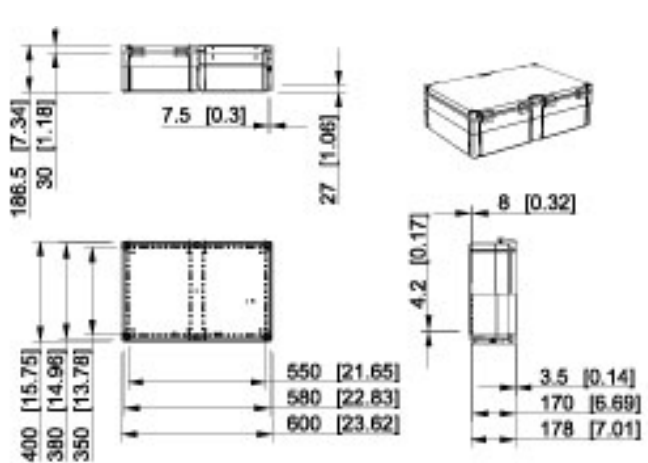

Ensto Cubo W 200 x 400 x 187 mm

Grey cover	Transparent cover	Description
WPCP204018G	WPCP204018T	Plain sides, polycarbonate

Technical drawings, Ensto Cubo W

Dimensions in mm [inch]

Ensto Cubo W 300 x 300 x 132 mm

Ensto Cubo W 300 x 400 x 132 mm

Grey cover	Transparent cover	Description
WPCP304013G	WPCP304013T	Plain sides, polycarbonate

Ensto Cubo W 300 x 400 x 187 mm

Grey cover	Transparent cover	Description
WPCP304018G	WPCP304018T	Plain sides, polycarbonate

Ensto Cubo W 300 x 600 x 132 mm

Grey cover	Transparent cover	Description
WPCP306013G	WPCP306013T	Plain sides, polycarbonate

Ensto Cubo W 300 x 600 x 187 mm

Grey cover	Transparent cover	Description
WPCP306018G	WPCP306018T	Plain sides, polycarbonate

Technical drawings, Ensto Cubo W

Dimensions in mm [inch]

Ensto Cubo W 400 x 400 x 132 mm

Grey cover	Transparent cover	Description
WPCP404013G	WPCP404013T	Plain sides, polycarbonate

Ensto Cubo W 400 x 400 x 187 mm