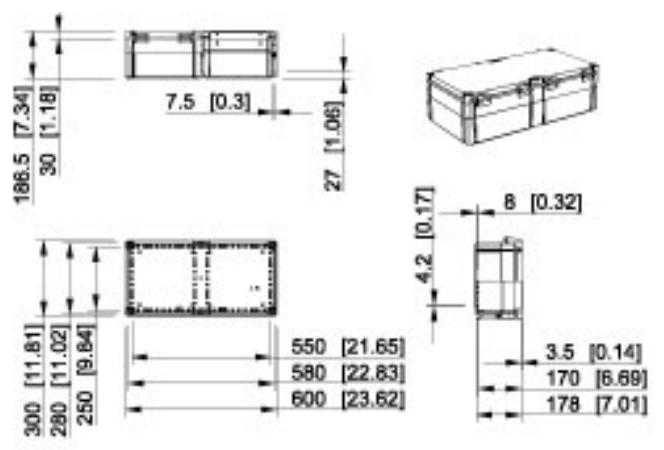

Ensto Cubo W 400 x 600 x 187 mm

Grey cover	Transparent cover	Description
WPCP406018G	WPCP406018T	Plain sides, polycarbonate