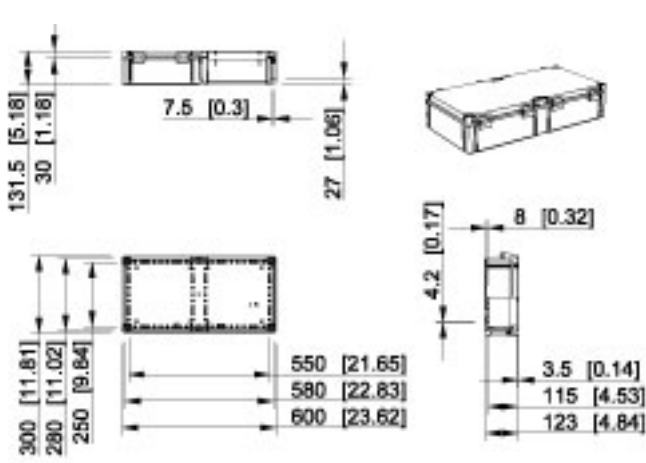

Ensto UL-listed thermoplastic enclosures

Sizes 53 x 55 x 36 to 400 x 600 x 187 mm

UL-listed enclosures in brief:

- UL-listed enclosures have their own product codes
- Codes are simple: the normal product code + suffix ".U" e.g. OPCP303013G.U
- Please see accessories and other information from product group pages

Ensto Cubo W 300 x 400 x 132 mm

Grey cover	Transparent cover	Description
WPCP304013G	WPCP304013T	Plain sides, polycarbonate

Ensto Cubo W 300 x 400 x 187 mm

Grey cover	Transparent cover	Description
WPCP304018G	WPCP304018T	Plain sides, polycarbonate

Ensto Cubo W 300 x 600 x 132 mm

Grey cover	Transparent cover	Description
WPCP306013G	WPCP306013T	Plain sides, polycarbonate

Ensto Cubo W 300 x 600 x 187 mm

Grey cover	Transparent cover	Description
WPCP306018G	WPCP306018T	Plain sides, polycarbonate

Technical drawings, Ensto Cubo W

Dimensions in mm [inch]

Ensto Cubo W 400 x 400 x 132 mm

Grey cover	Transparent cover	Description
WPCP404013G	WPCP404013T	Plain sides, polycarbonate

Ensto Cubo W 400 x 400 x 187 mm