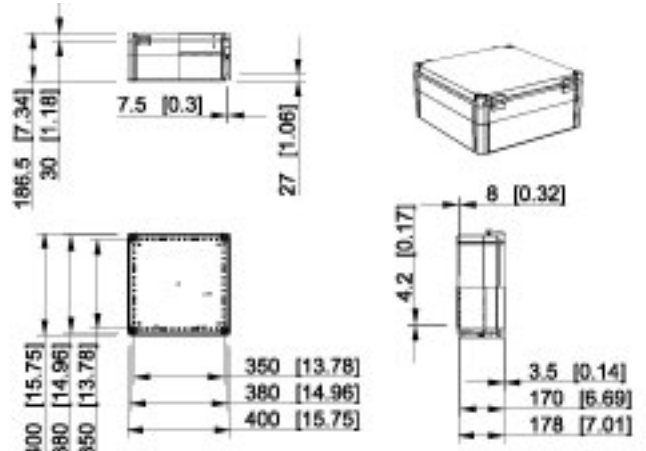

Ensto UL-listed thermoplastic enclosures

Sizes 53 x 55 x 36 to 400 x 600 x 187 mm

UL-listed enclosures in brief:

- UL-listed enclosures have their own product codes
- Codes are simple: the normal product code + suffix ".U" e.g. OPCP303013G.U
- Please see accessories and other information from product group pages

Ensto Cubo W 300 x 600 x 132 mm

Grey cover	Transparent cover	Description
WPCP306013G	WPCP306013T	Plain sides, polycarbonate

Ensto Cubo W 300 x 600 x 187 mm

Grey cover	Transparent cover	Description
WPCP306018G	WPCP306018T	Plain sides, polycarbonate

Technical drawings, Ensto Cubo W

Dimensions in mm [inch]

Ensto Cubo W 400 x 400 x 132 mm

Grey cover	Transparent cover	Description
WPCP404013G	WPCP404013T	Plain sides, polycarbonate

Ensto Cubo W 400 x 400 x 187 mm

Grey cover	Transparent cover	Description
WPCP404018G	WPCP404018T	Plain sides, polycarbonate

Ensto Cubo W 400 x 600 x 132 mm

Grey cover	Transparent cover	Description
WPCP406013G	WPCP406013T	Plain sides, polycarbonate