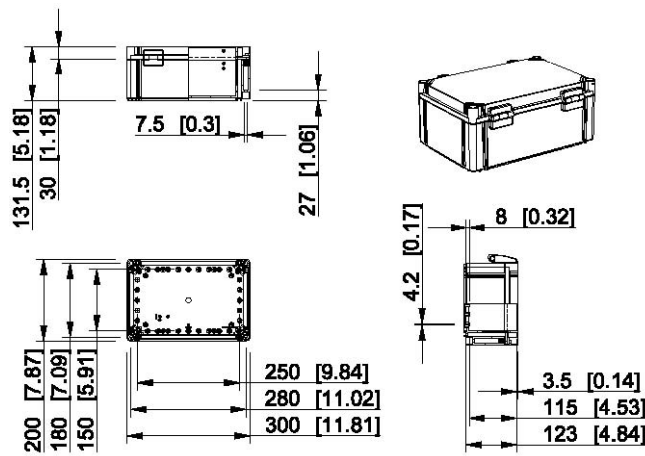

Ensto UL-listed thermoplastic enclosures

Sizes 53 x 55 x 36 to 400 x 600 x 187 mm

UL-listed enclosures in brief:

- UL-listed enclosures have their own product codes
- Codes are simple: the normal product code + suffix ".U" e.g. OPCP303013G.U
- Please see accessories and other information from product group pages

Technical drawings, Ensto Cubo W

Dimensions in mm [inch]

Ensto Cubo W 200 x 200 x 132 mm

Grey cover	Transparent cover	Description
WPCP202013G	WPCP202013T	Plain sides, polycarbonate

Ensto Cubo W 200 x 200 x 187 mm

Grey cover	Transparent cover	Description
WPCP202018G	WPCP202018T	Plain sides, polycarbonate

Ensto Cubo W 200 x 300 x 132 mm

Grey cover	Transparent cover	Description
WPCP203013G	WPCP203013T	Plain sides, polycarbonate

Ensto Cubo W 200 x 400 x 187 mm

Grey cover	Transparent cover	Description
WPCP204018G	WPCP204018T	Plain sides, polycarbonate

Technical drawings, Ensto Cubo W

Dimensions in mm [inch]

Ensto Cubo W 300 x 300 x 132 mm