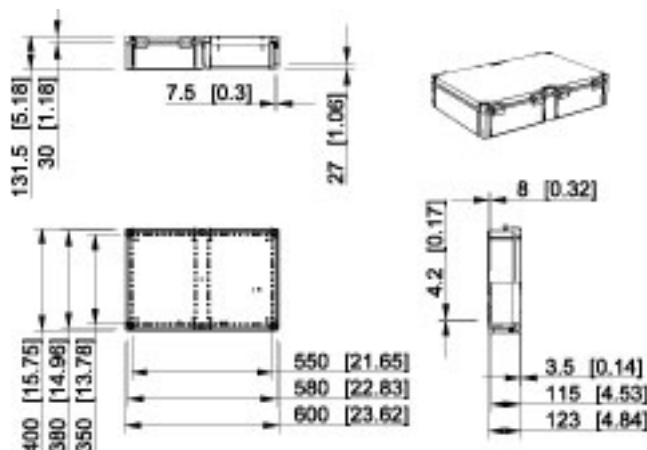

Ensto Cubo W 300 x 600 x 132 mm

Grey cover	Transparent cover	Description
WPCP306013G	WPCP306013T	Plain sides, polycarbonate

Ensto Cubo W 300 x 600 x 187 mm

Grey cover	Transparent cover	Description
WPCP306018G	WPCP306018T	Plain sides, polycarbonate

Technical drawings, Ensto Cubo W

Dimensions in mm [inch]

Ensto Cubo W 400 x 400 x 132 mm

Grey cover	Transparent cover	Description
WPCP404013G	WPCP404013T	Plain sides, polycarbonate

Ensto Cubo W 400 x 400 x 187 mm

Grey cover	Transparent cover	Description
WPCP404018G	WPCP404018T	Plain sides, polycarbonate

Ensto Cubo W 400 x 600 x 132 mm

Grey cover	Transparent cover	Description
WPCP406013G	WPCP406013T	Plain sides, polycarbonate