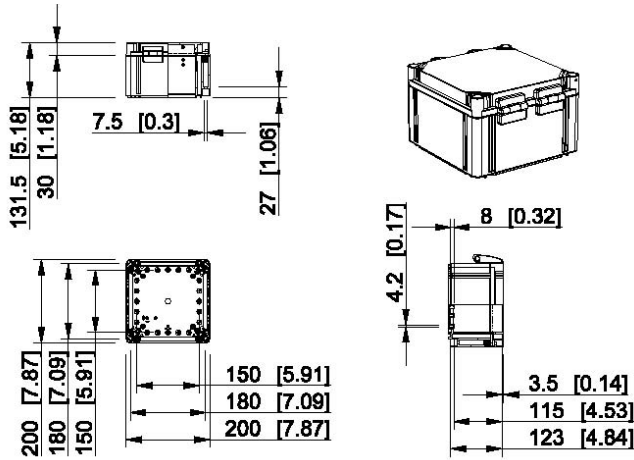

WPCP202013G.U

WPCP406018T.U

Ensto Cubo W enclosures are available in 7 base sizes. With an extension frame alternative depths are also available.

The enclosure is easily locked with a padlock, without any other accessories.

Technical drawings, Ensto Cubo W

Dimensions in mm [inch]

Ensto Cubo W 200 x 200 x 132 mm

Grey cover	Transparent cover	Description
WPCP202013G	WPCP202013T	Plain sides, polycarbonate

Ensto Cubo W 200 x 200 x 187 mm