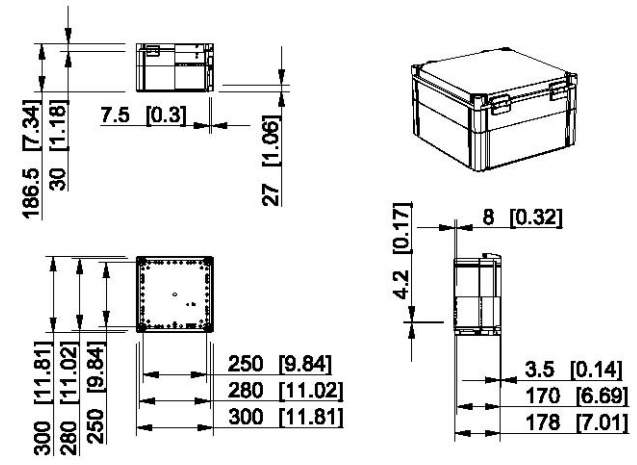

Technical drawings, Ensto Cubo W

Dimensions in mm [inch]

Ensto Cubo W 200 x 200 x 132 mm

Grey cover	Transparent cover	Description
WPCP202013G	WPCP202013T	Plain sides, polycarbonate

Ensto Cubo W 200 x 200 x 187 mm

Ensto Cubo W 200 x 400 x 187 mm

Grey cover	Transparent cover	Description
WPCP204018G	WPCP204018T	Plain sides, polycarbonate

Technical drawings, Ensto Cubo W

Dimensions in mm [inch]

Ensto Cubo W 300 x 300 x 132 mm

Grey cover	Transparent cover	Description
WPCP303013G	WPCP303013T	Plain sides, polycarbonate

Ensto Cubo W 300 x 300 x 187 mm

Grey cover	Transparent cover	Description
WPCP303018G	WPCP303018T	Plain sides, polycarbonate

Technical drawings, Ensto Cubo W

Dimensions in mm [inch]

Ensto Cubo W 400 x 400 x 132 mm

Grey cover	Transparent cover	Description
WPCP404013G	WPCP404013T	Plain sides, polycarbonate

Ensto Cubo W 400 x 400 x 187 mm