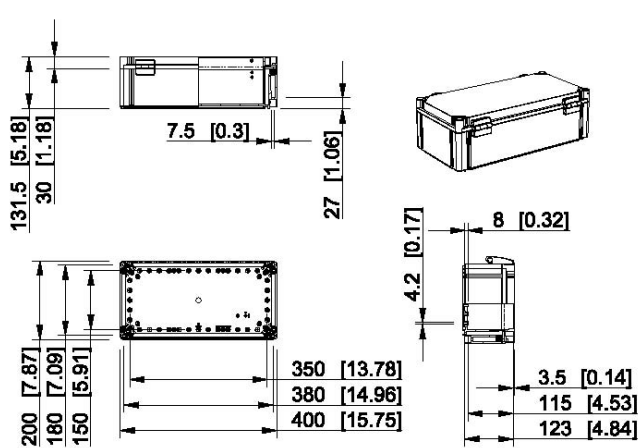

Technical drawings, Ensto Cubo W

Dimensions in mm [inch]

Ensto Cubo W 200 x 200 x 132 mm

Grey cover	Transparent cover	Description
WPCP202013G	WPCP202013T	Plain sides, polycarbonate

Ensto Cubo W 200 x 200 x 187 mm

Grey cover	Transparent cover	Description
WPCP202018G	WPCP202018T	Plain sides, polycarbonate

Ensto Cubo W 200 x 300 x 132 mm

Grey cover	Transparent cover	Description
WPCP203013G	WPCP203013T	Plain sides, polycarbonate

Ensto Cubo W 200 x 300 x 187 mm

Grey cover	Transparent cover	Description
WPCP203018G	WPCP203018T	Plain sides, polycarbonate

Ensto Cubo W 200 x 400 x 132 mm

Grey cover	Transparent cover	Description
WPCP204013G	WPCP204013T	Plain sides, polycarbonate

Ensto Cubo W 200 x 400 x 187 mm

Grey cover	Transparent cover	Description
WPCP204018G	WPCP204018T	Plain sides, polycarbonate

Technical drawings, Ensto Cubo W

Dimensions in mm [inch]

Ensto Cubo W 300 x 300 x 132 mm