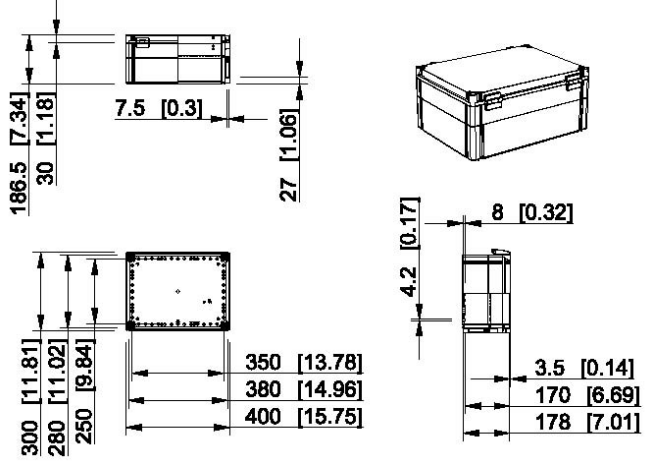

Ensto Cubo W 200 x 400 x 187 mm

Grey cover	Transparent cover	Description
WPCP204018G	WPCP204018T	Plain sides, polycarbonate

Technical drawings, Ensto Cubo W

Dimensions in mm [inch]

Ensto Cubo W 300 x 300 x 132 mm

Grey cover	Transparent cover	Description
WPCP303013G	WPCP303013T	Plain sides, polycarbonate

Ensto Cubo W 300 x 300 x 187 mm

Grey cover	Transparent cover	Description
WPCP303018G	WPCP303018T	Plain sides, polycarbonate

Ensto Cubo W 300 x 400 x 132 mm

Grey cover	Transparent cover	Description
WPCP304013G	WPCP304013T	Plain sides, polycarbonate

Ensto Cubo W 300 x 400 x 187 mm

Grey cover	Transparent cover	Description
WPCP304018G	WPCP304018T	Plain sides, polycarbonate

Technical drawings, Ensto Cubo W

Dimensions in mm [inch]

Ensto Cubo W 400 x 400 x 132 mm

Grey cover	Transparent cover	Description
WPCP404013G	WPCP404013T	Plain sides, polycarbonate

Ensto Cubo W 400 x 400 x 187 mm