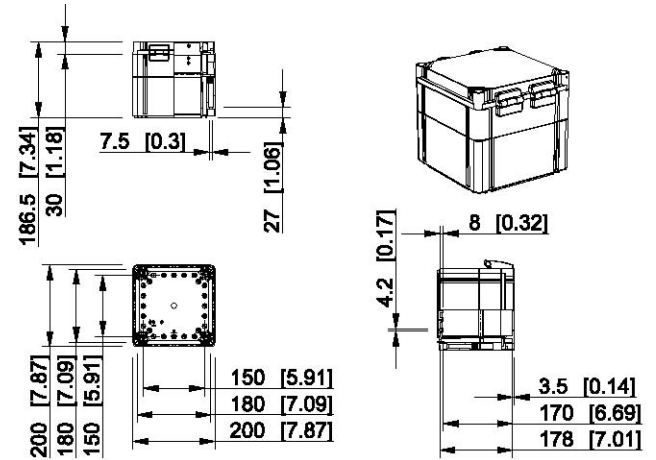

Ensto UL-listed thermoplastic enclosures

Sizes 53 x 55 x 36 to 400 x 600 x 187 mm

UL-listed enclosures in brief:

- UL-listed enclosures have their own product codes
- Codes are simple: the normal product code + suffix ".U" e.g. OPCP303013G.U
- Please see accessories and other information from product group pages

Technical drawings, Ensto Cubo W

Dimensions in mm [inch]

Ensto Cubo W 200 x 200 x 132 mm

Grey cover	Transparent cover	Description
WPCP202013G	WPCP202013T	Plain sides, polycarbonate

Ensto Cubo W 200 x 200 x 187 mm

Grey cover	Transparent cover	Description
WPCP202018G	WPCP202018T	Plain sides, polycarbonate

Ensto Cubo W 200 x 300 x 132 mm

Grey cover	Transparent cover	Description
WPCP203013G	WPCP203013T	Plain sides, polycarbonate

Ensto Cubo W 200 x 400 x 187 mm

Grey cover	Transparent cover	Description
WPCP204018G	WPCP204018T	Plain sides, polycarbonate

Technical drawings, Ensto Cubo W

Dimensions in mm [inch]

Ensto Cubo W 300 x 300 x 132 mm