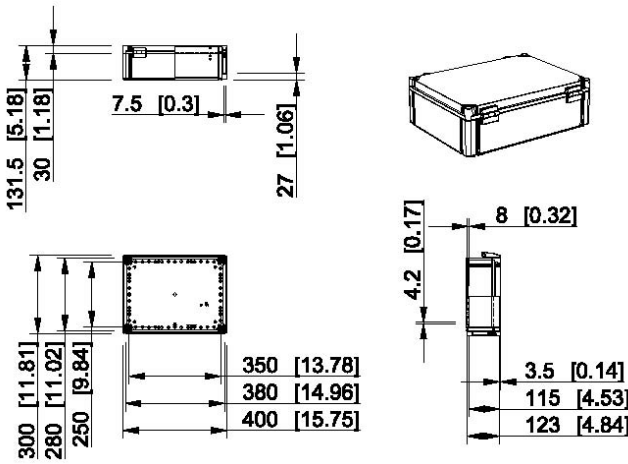

Ensto Cubo W 300 x 400 x 132 mm

Grey cover	Transparent cover	Description
WPCP304013G	WPCP304013T	Plain sides, polycarbonate