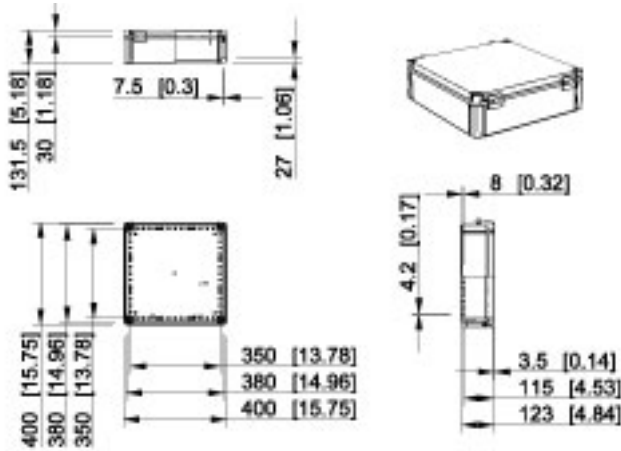

Ensto Cubo W 300 x 400 x 132 mm

Grey cover	Transparent cover	Description
WPCP304013G	WPCP304013T	Plain sides, polycarbonate

Ensto Cubo W 300 x 400 x 187 mm

Grey cover	Transparent cover	Description
WPCP304018G	WPCP304018T	Plain sides, polycarbonate

Ensto Cubo W 300 x 600 x 132 mm

Grey cover	Transparent cover	Description
WPCP306013G	WPCP306013T	Plain sides, polycarbonate

Ensto Cubo W 300 x 600 x 187 mm

Grey cover	Transparent cover	Description
WPCP306018G	WPCP306018T	Plain sides, polycarbonate

Technical drawings, Ensto Cubo W

Dimensions in mm [inch]

Ensto Cubo W 400 x 400 x 132 mm

Grey cover	Transparent cover	Description
WPCP404013G	WPCP404013T	Plain sides, polycarbonate

Ensto Cubo W 400 x 400 x 187 mm

Grey cover	Transparent cover	Description
WPCP404018G	WPCP404018T	Plain sides, polycarbonate

Ensto Cubo W 400 x 600 x 132 mm

Grey cover	Transparent cover	Description
WPCP406013G	WPCP406013T	Plain sides, polycarbonate