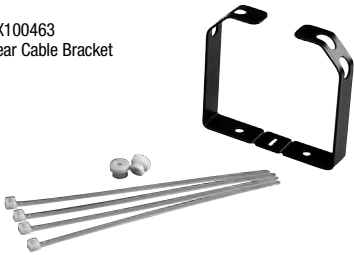

Open Frame Rack Accessories & Cable/Cord Management Units

Ring Panels, Organizer Trays, Brackets & Patch Cord Channel

AX100249 Organizer Tray, 3U

AX100463 Rear Cable Bracket

AX101173 Cable Tie Bar

AX100789 Cable Support Bracket

AX100793 Patch Cord Organizer Channel

A0396695 Organizer Ring Panel, 2U

A0644488 Organizer Panel, 1U

Open Frame Rack Cable and Patch Cord Management

The open frame rack cable and patch cord management accessories can be used with patch panels in open frame racks for distribution cable and patch cord organization, routing and protection. They allow easier cord access and simplify moves, additions and changes.

Description	Mounting	Belden Part Number
Organizer Ring Panel, Grey	2U	A0396695
Organizer Ring Panel, Black	2U	A0403977
Organizer Panel, Grey	1U	A0644488
Organizer Panel, Black	1U	A0644489
Organizer Panel, Grey	2U	A0644490
Organizer Panel, Black	2U	A0644492
Organizer Tray, Grey	3U	AX100248
Organizer Tray, Black	3U	AX100249
Rear Cable Bracket, Grey	-	AX100462
Rear Cable Bracket, Black	-	AX100463
Cable Support Bracket, Grey	0U	AX100788
Cable Support Bracket, Black	0U	AX100789
Patch Cord Organizer Channel, Grey	1U	AX100792
Patch Cord Organizer Channel, Black	1U	AX100793
Patch Cord Organizer Channel, Grey	2U	AX100794
Patch Cord Organizer Channel, Black	2U	AX100795
Patch Cord Organizer Channel, Grey	4U	AX100796
Patch Cord Organizer Channel, Black	4U	AX100797
Cable Tie Bar, Black	0U	AX101173