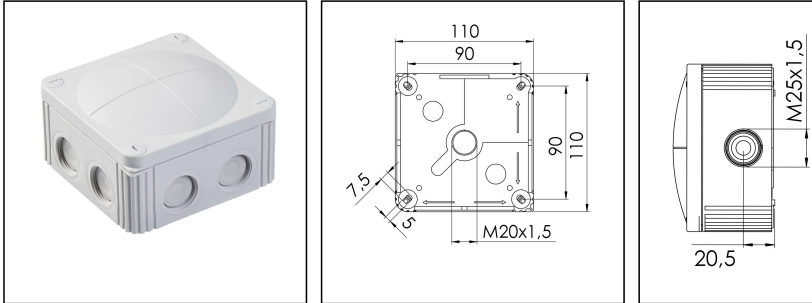

## COMBI 607 LG

Junction box 110x110x66mm, polypropylene, RAL 7035

Products may differ in size, colour and appearance to those shown. If you require further information or customisation, please contact us directly.

<b>Material</b>	Polypropylene
<b>Material sealing gasket</b>	TPE
<b>Temp. range min</b>	-30 °C
<b>Temp. range max</b>	100 °C
<b>Temperatures during install.</b>	-5 °C - 60 °C
<b>Protection class</b>	IP66 / IP67
<b>Glow wire test</b>	750 °C
<b>Voltage</b>	690 V
<b>Rated cross section</b>	6 mm <sup>2</sup>
<b>Fixing</b>	4 internal openings
<b>Ø cable diameter min</b>	5,2 mm
<b>Ø cable diameter max</b>	17 mm
<b>External dimensions LxWxH</b>	110 x 110 x 66mm
<b>Using for cable gland</b>	
<b>Product Color</b>	RAL 7035
<b>WISKA-Order no.</b>	10060531
<b>Type</b>	COMBI 607 LG
<b>Packing unit</b>	3
<b>ETIM-Classification</b>	EC002600

Remarks:

IP66: using the membrane entry

IP67: using the threaded entry together with ESKV cable gland

Equipment:

- 7 M25 threaded membrane entries

Your Contact:

**WISKA Hoppmann GmbH**

Kisdorfer Weg 28 · 24568 Kaltenkirchen · Germany