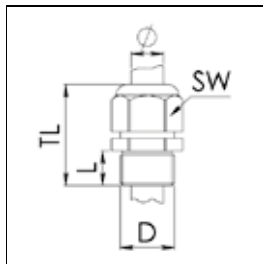

## SPRINT ATEX EMC cable glands, metric, earthing cones to 89345, long

## SPRINT ATEX EMV-Kabelverschraubungen, metrisch, Erdungseinsatz DIN 89345, lang

**Explosion protection:** II 2 G Ex e II  
II 2 D Ex tD A21 IP68

**Certificates:** PTB 04 ATEX 1112 X

**Protection class to EN 60 529:** IP 68 to 5 bar (30 min)

**Protection class to DIN 40 050-T9:** IP 69K

**Temperature range:** -40°C to 75°C

**Material:** - Cable gland: brass nickel-plated

- Clamping cage: polyamide

- Gasket: EPDM

**Equipment:** - EMC cable gland with core parts acc. to DIN 89345